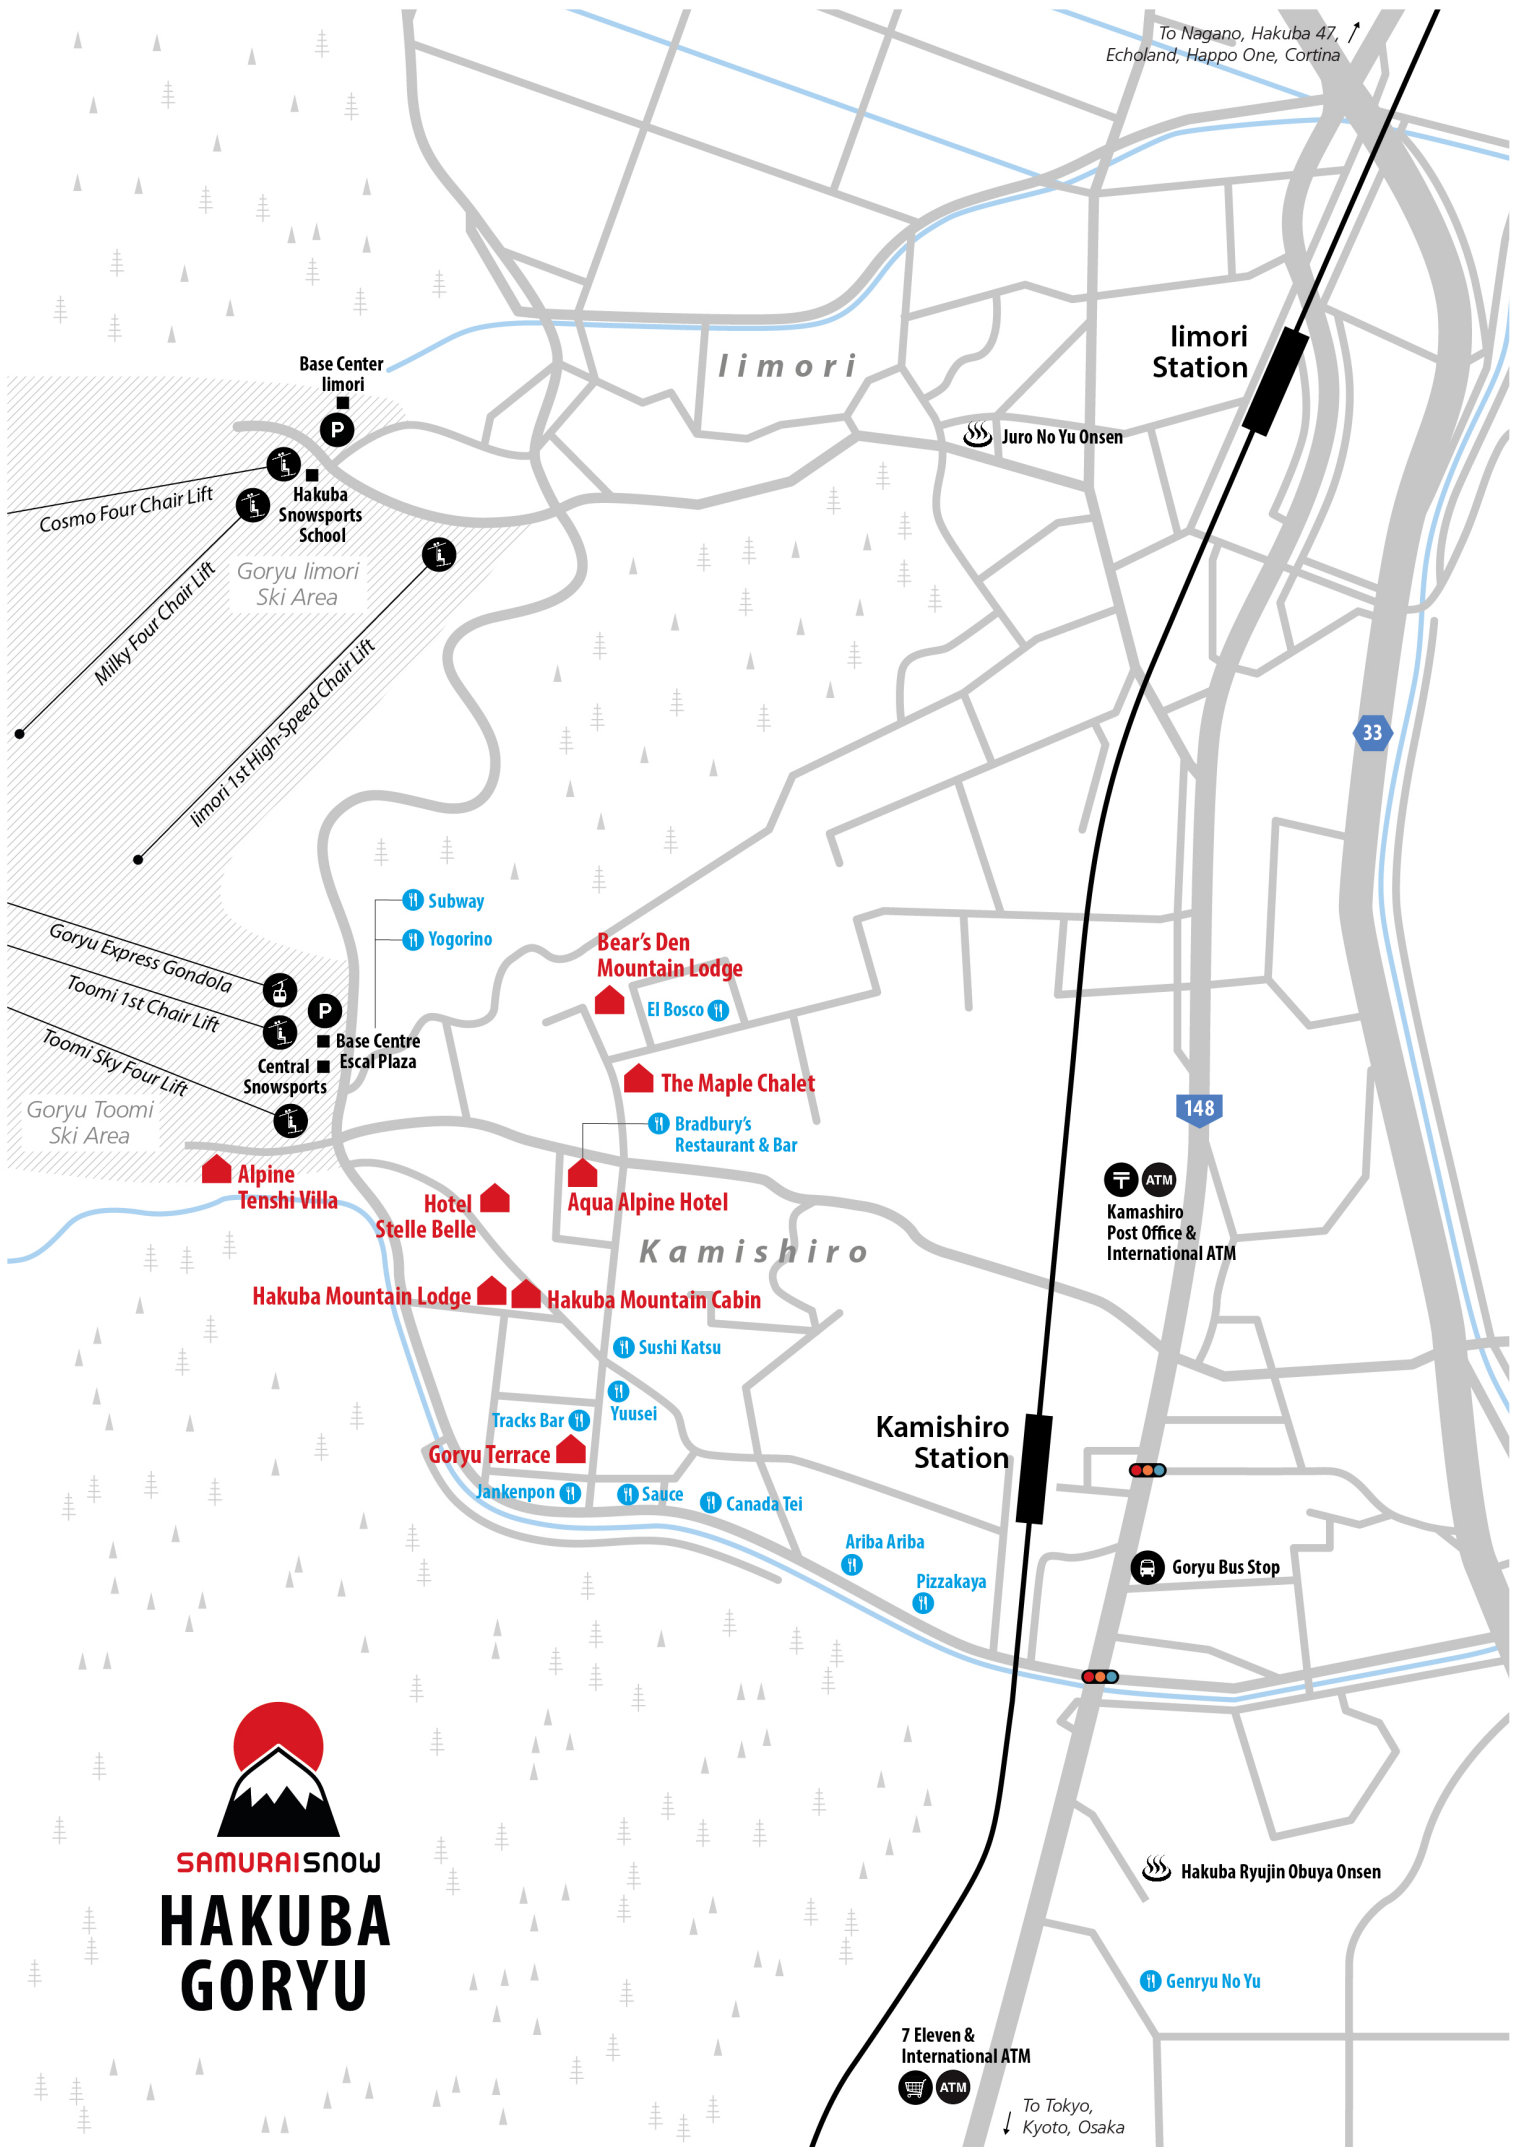

To Nagano, Hakuba 47, ↑
Echoland, Happo One, Cortina

7 Eleven & International ATM

To Tokyo, Kyoto, Osaka