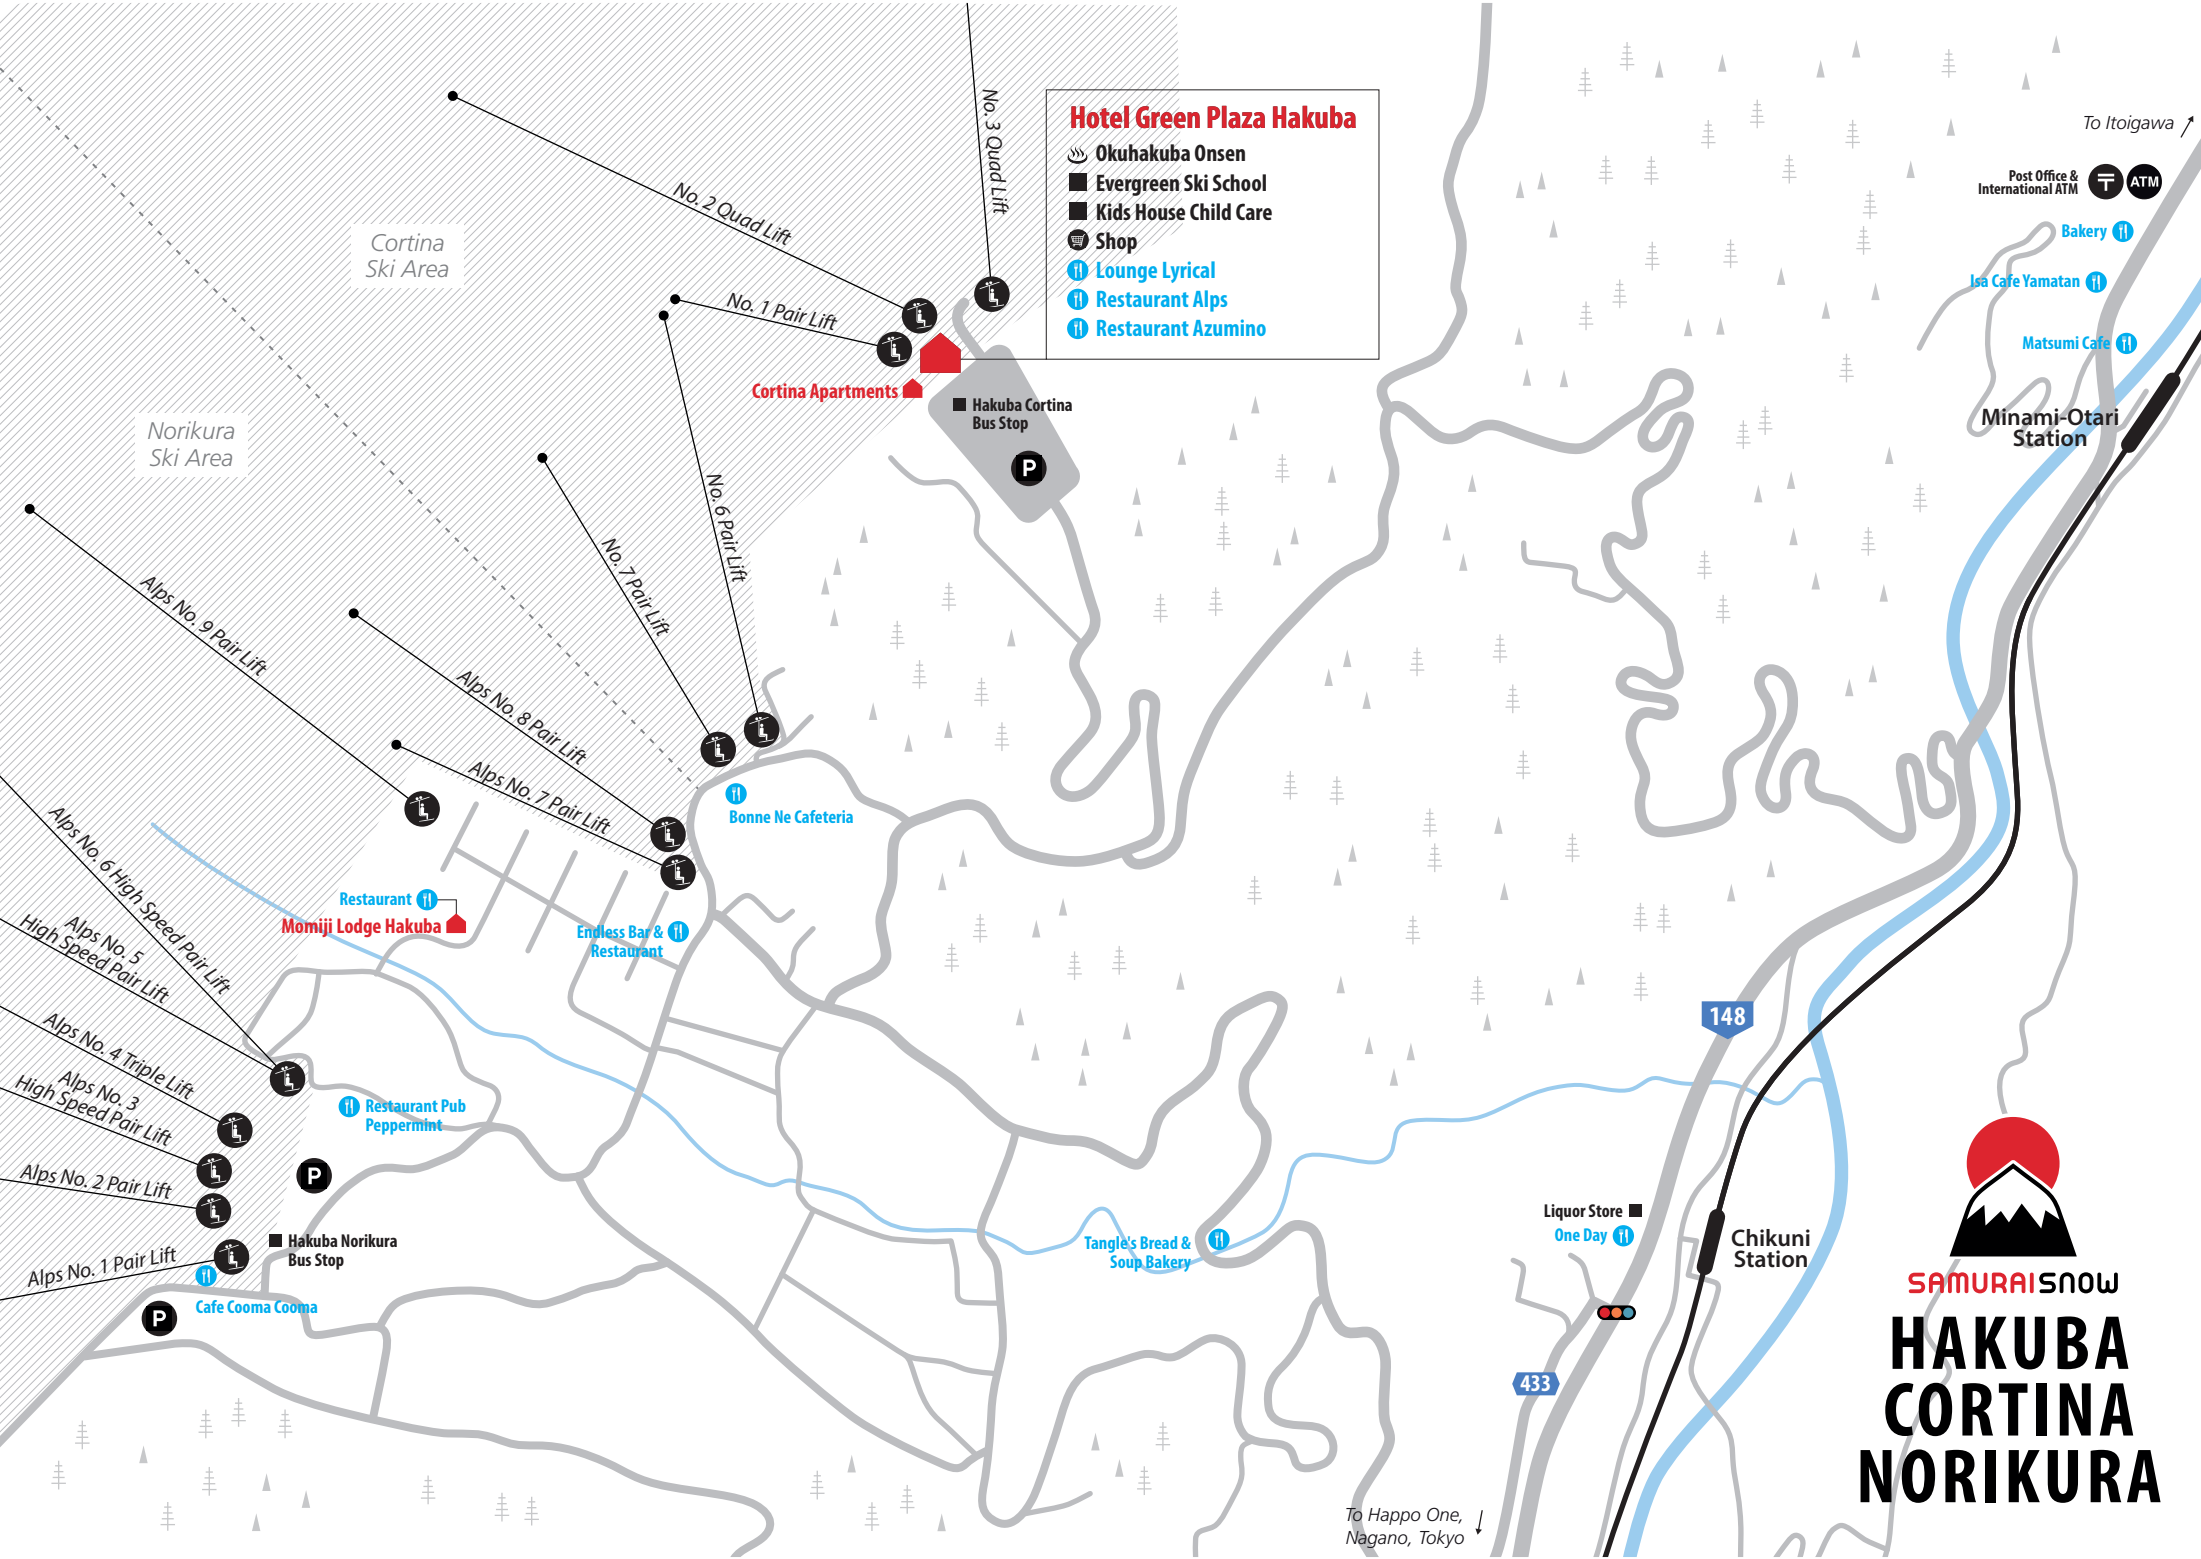

Hotel Green Plaza Hakuba

- ☁️ Okuhakuba Onsen
- 🏠 Evergreen Ski School
- 👶 Kids House Child Care
- 🛒 Shop
- 🍷 Lounge Lyrical
- 🍽️ Restaurant Alps
- 🍽️ Restaurant Azumino

SAMURAI SNOW
HAKUBA
CORTINA
NORIKURA

To Happo One,
Nagano, Tokyo ↓

To Itoigawa ↗