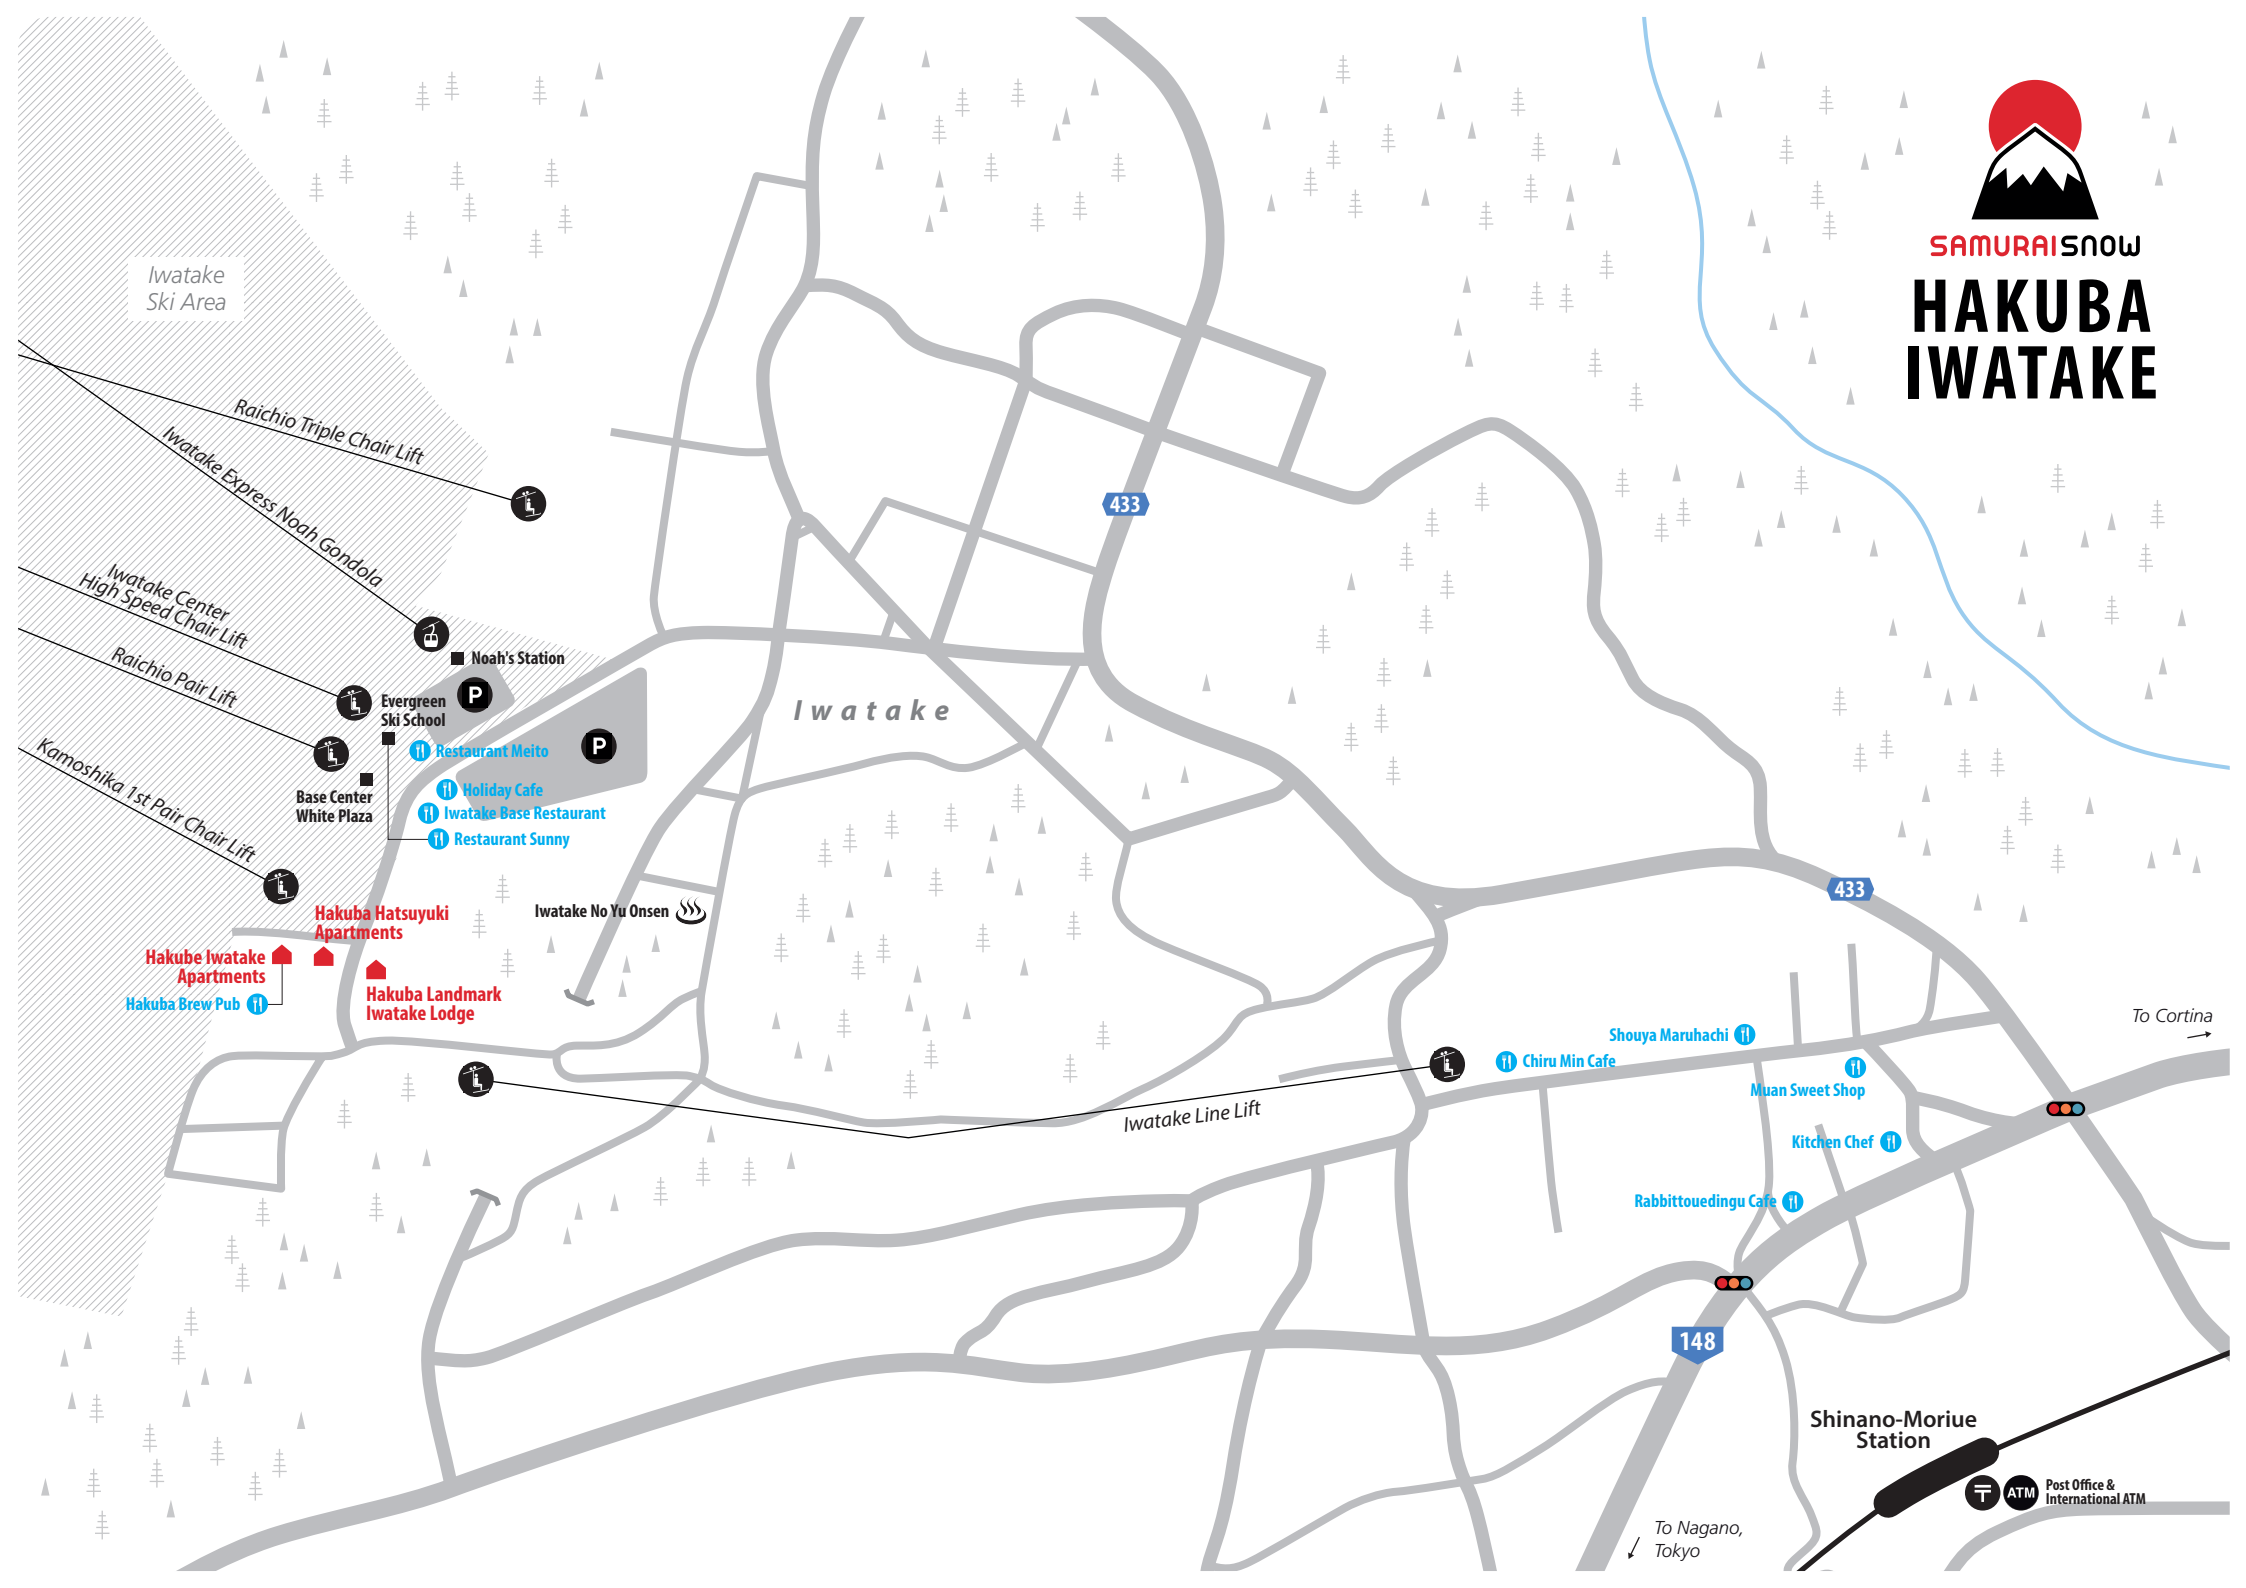

SAMURAI SNOW

# HAKUBA IWATAKE

Iwatake Ski Area

Raichio Triple Chair Lift  
Iwatake Express Noah Gondola

Iwatake Center High Speed Chair Lift  
Raichio Pair Lift

Kamoshika 1st Pair Chair Lift

Noah's Station

Evergreen Ski School

Base Center White Plaza

Hakuba Hatsuyuki Apartments

Hakube Iwatake Apartments

Hakuba Brew Pub

Hakuba Landmark Iwatake Lodge

Iwatake No Yu Onsen

Iwatake

433

Shinano-Moriue Station

Post Office & International ATM

To Nagano, Tokyo

To Cortina