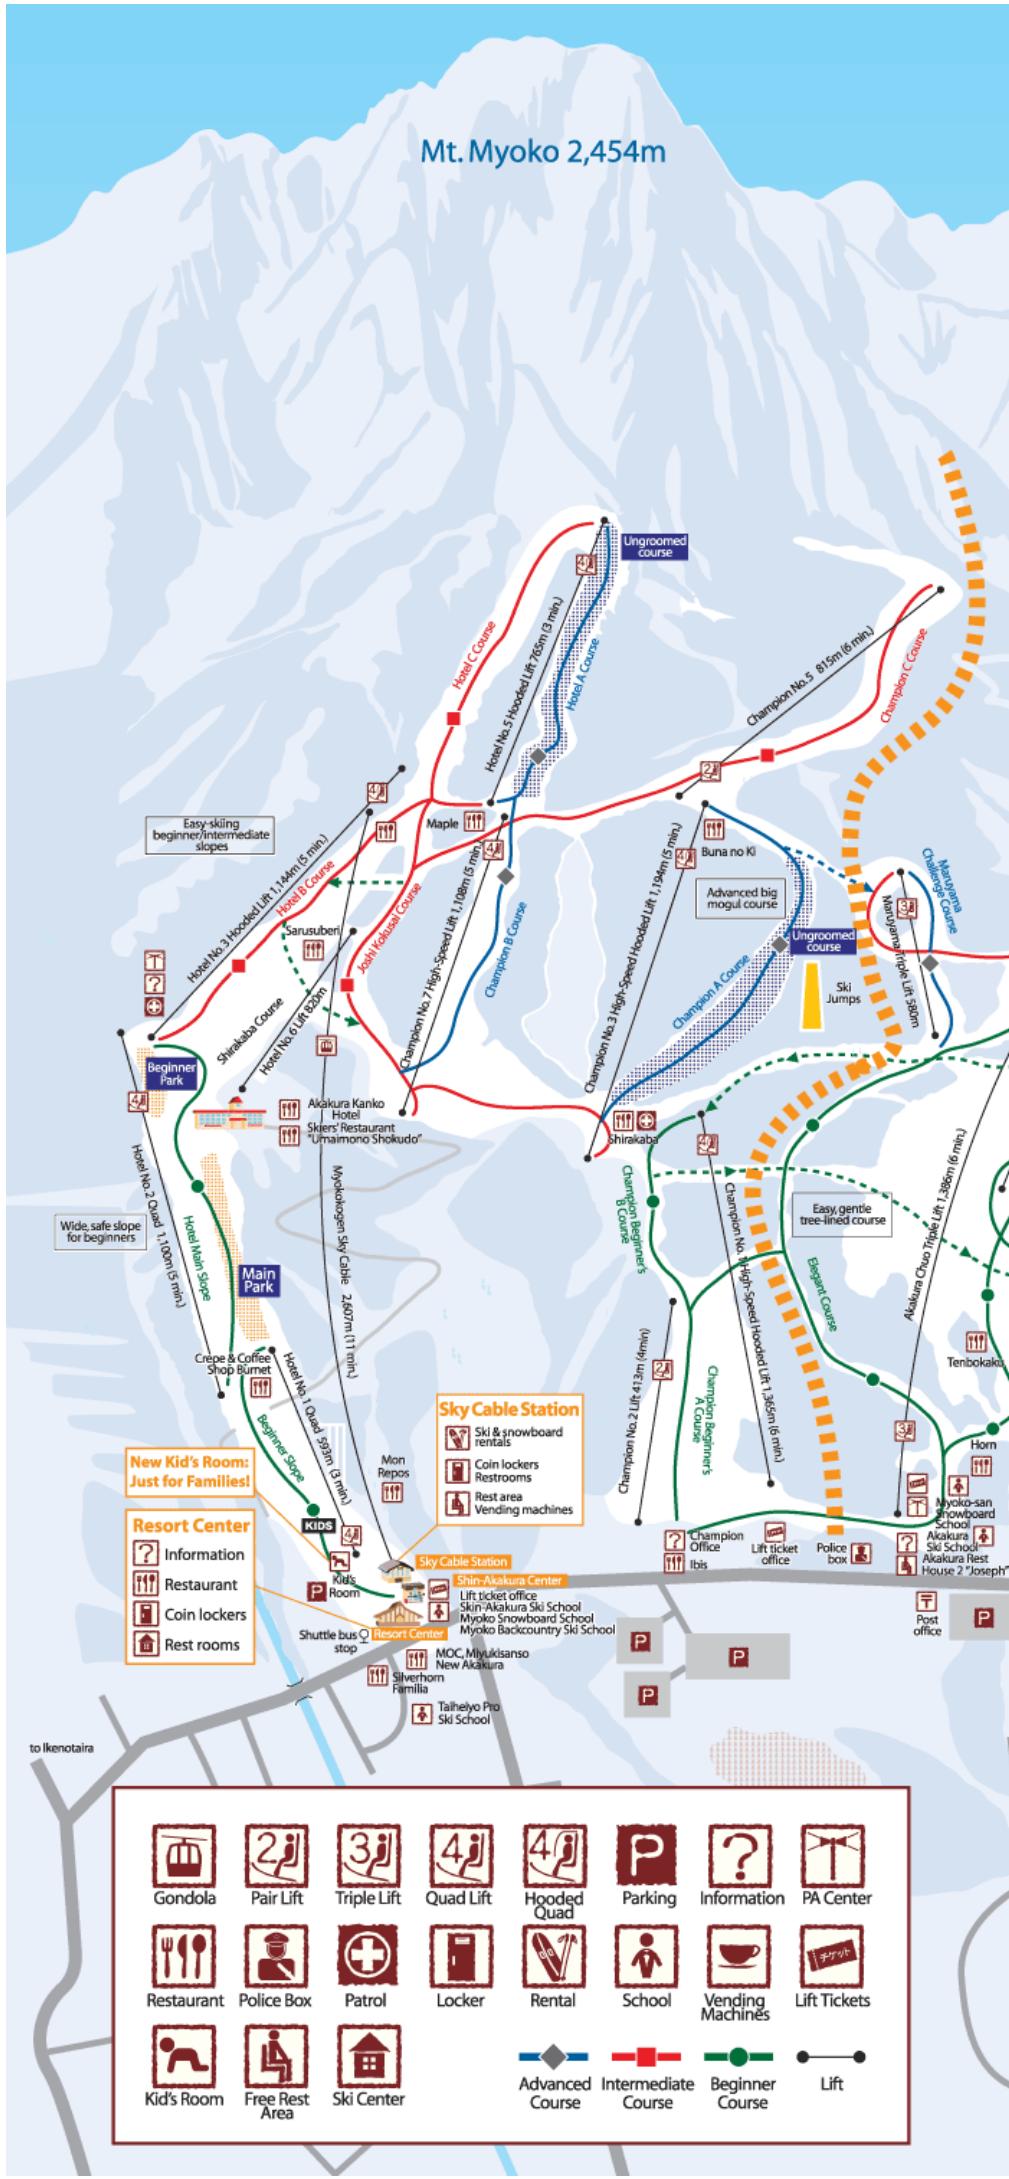

Mt. Myoko 2,454m

Easy-skiing beginner/intermediate slopes

Wide, safe slope for beginners

New Kid's Room: Just for Families!

Resort Center

- Information
- Restaurant
- Coin lockers
- Rest rooms

Sky Cable Station

- Ski & snowboard rentals
- Coin lockers
- Restrooms
- Rest area
- Vending machines

Restaurant	Police Box	Patrol	Locker	Rental	School	Vending Machines	Lift Tickets
Kid's Room	Free Rest Area	Ski Center					

Advanced Course
 Intermediate Course
 Beginner Course
 Lift