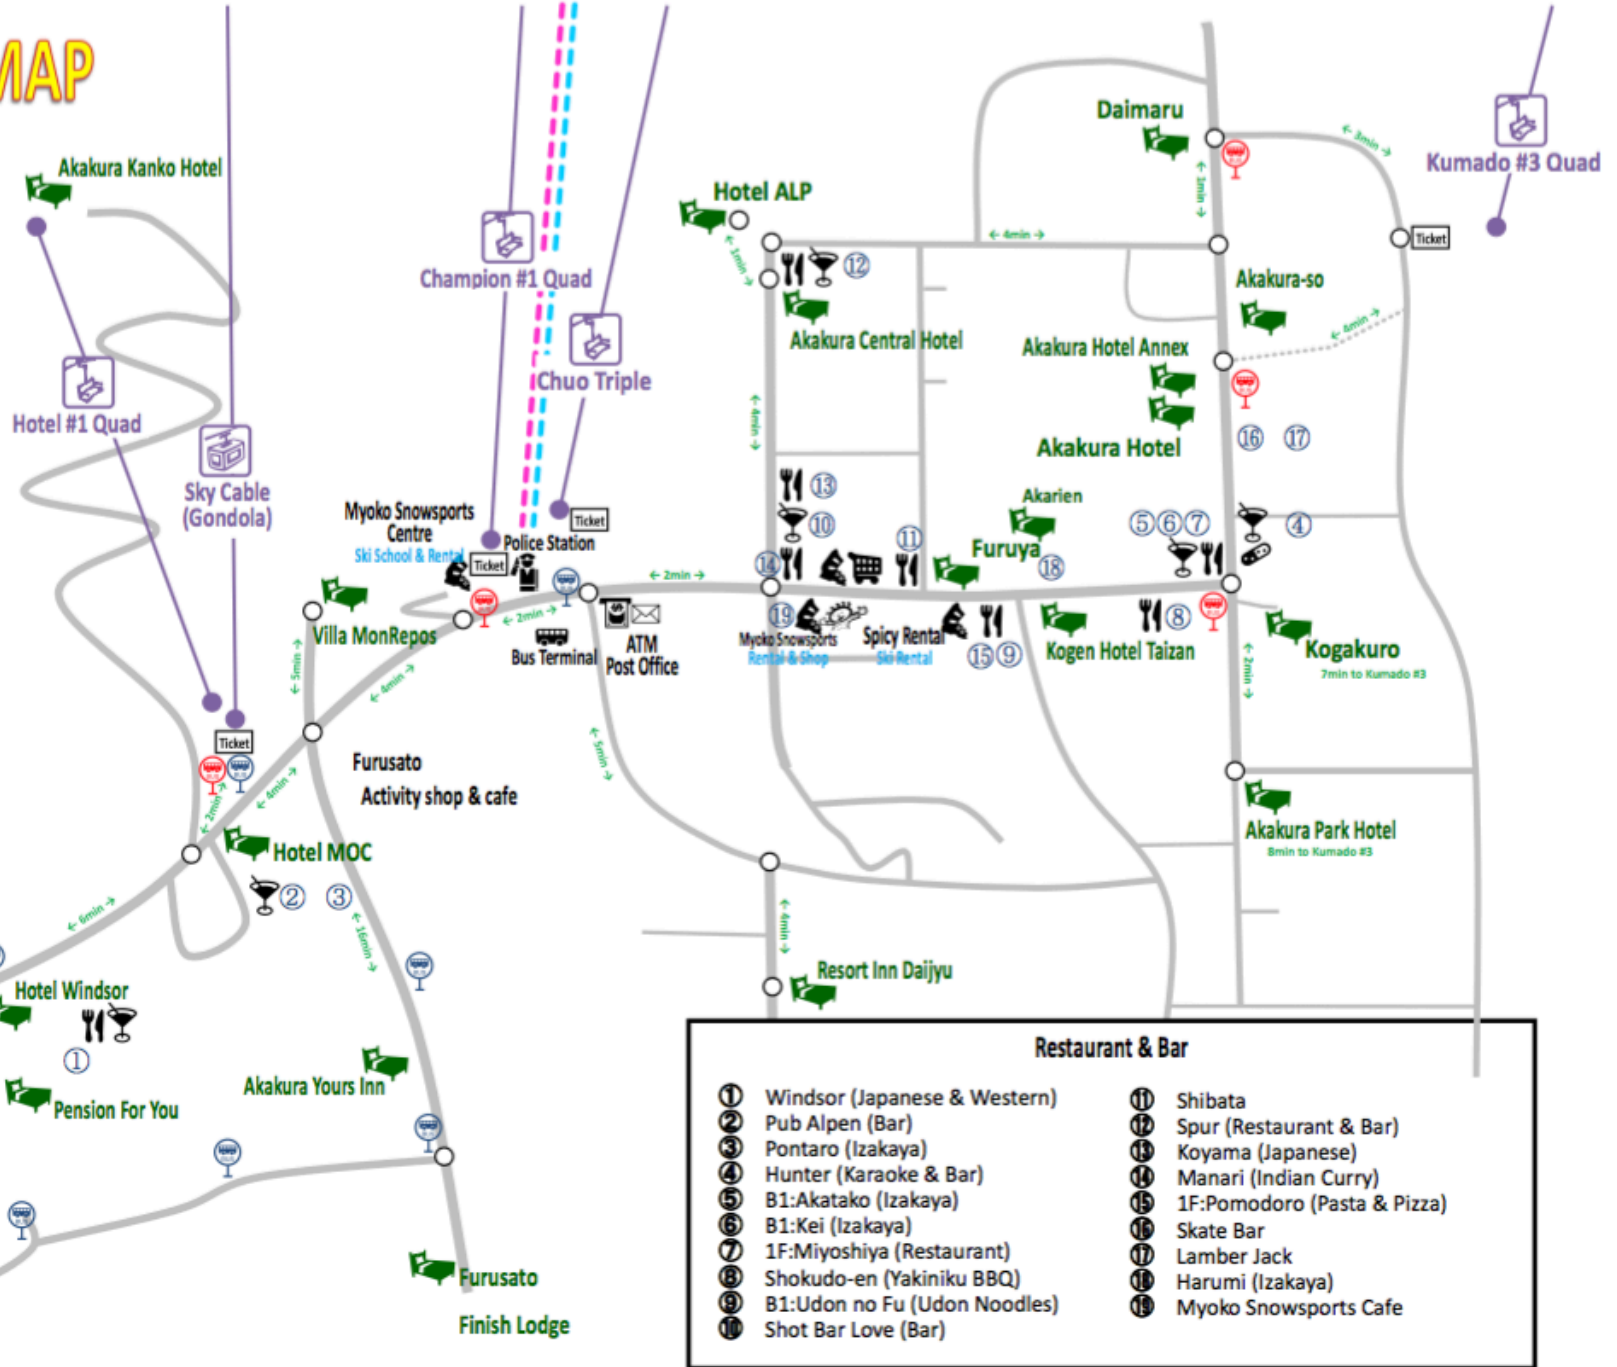

AKAKURA AREA MAP

-  Akakan Free Shuttle
-  Mt. Myoko Shuttle
-  Accommodation
-  Restaurant
-  Bar
-  Post Office
-  ATM
-  Ski Rental / Ski School
-  Ticket Office
-  Convenience Store
-  Drug Store
-  Child Care

- ### Restaurant & Bar
- | | |
|---------------------------------|--------------------------------|
| ① Windsor (Japanese & Western) | ⑪ Shibata |
| ② Pub Alpen (Bar) | ⑫ Spur (Restaurant & Bar) |
| ③ Pontaro (Izakaya) | ⑬ Koyama (Japanese) |
| ④ Hunter (Karaoke & Bar) | ⑭ Manari (Indian Curry) |
| ⑤ B1: Akatako (Izakaya) | ⑮ 1F: Pomodoro (Pasta & Pizza) |
| ⑥ B1: Kei (Izakaya) | ⑯ Skate Bar |
| ⑦ 1F: Miyoshiya (Restaurant) | ⑰ Lamber Jack |
| ⑧ Shokudo-en (Yakiniku BBQ) | ⑱ Harumi (Izakaya) |
| ⑨ B1: Udon no Fu (Udon Noodles) | ⑲ Myoko Snowsports Cafe |
| ⑩ Shot Bar Love (Bar) | |