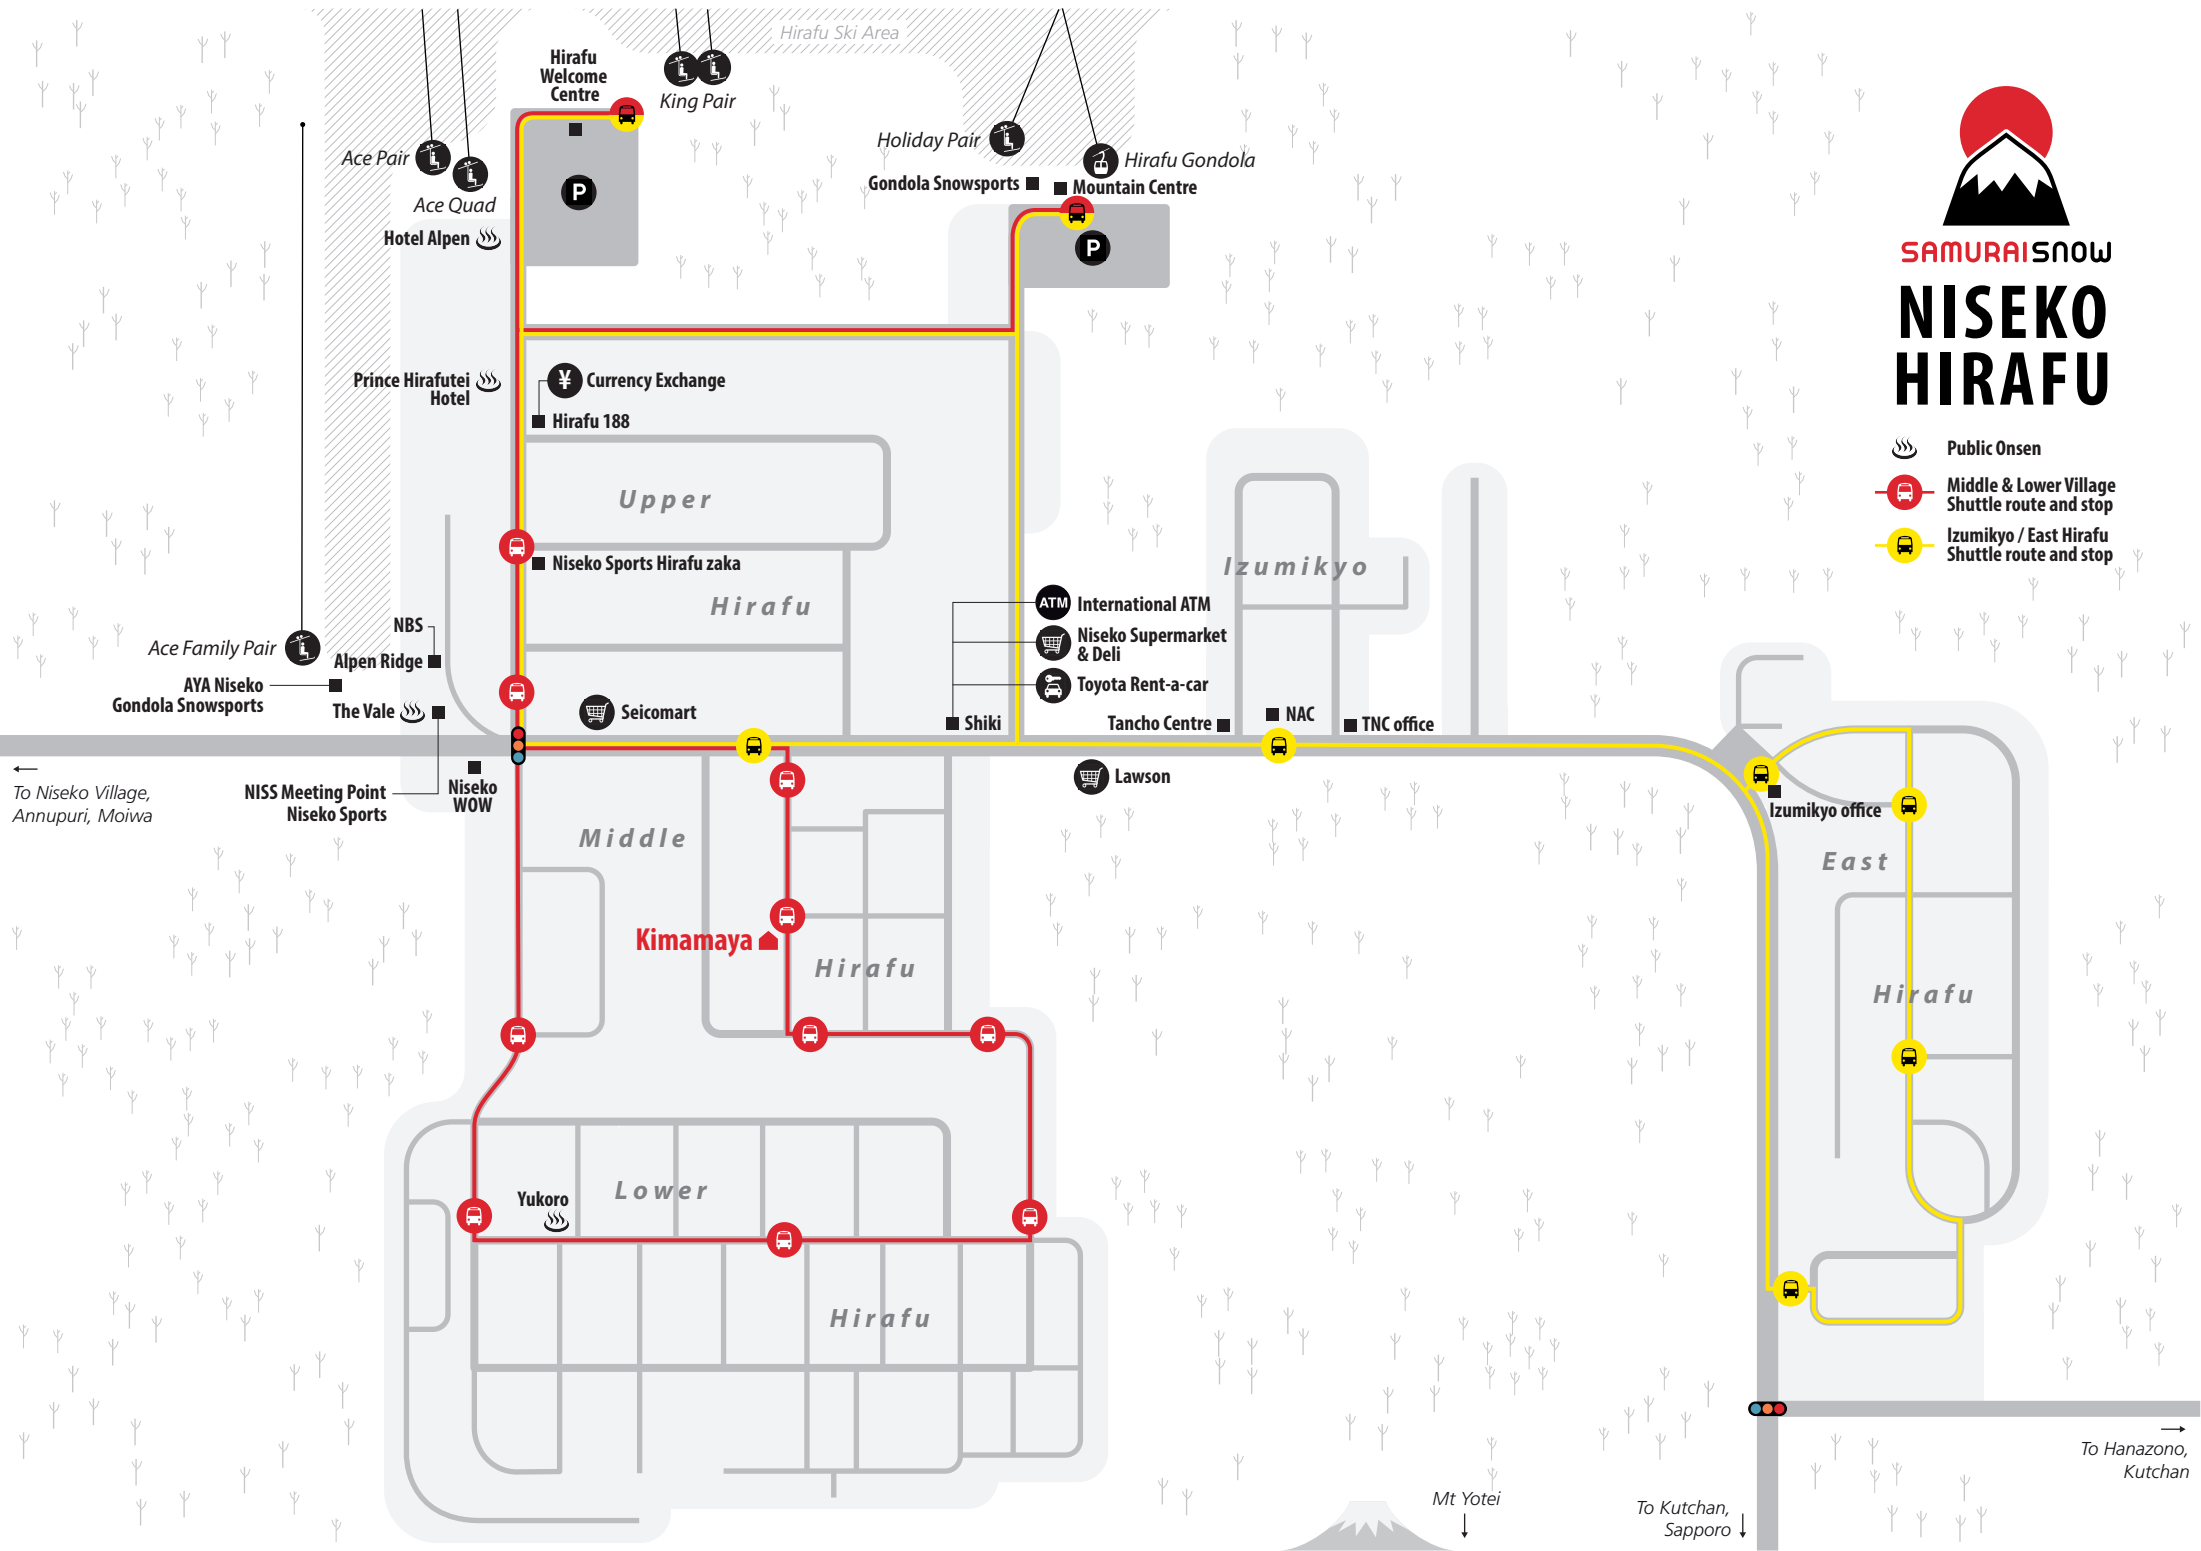

SAMURAI SNOW

NISEKO HIRAFU

-  Public Onsen
-  Middle & Lower Village Shuttle route and stop
-  Izumikyo / East Hirafu Shuttle route and stop

Hirafu Welcome Centre

King Pair

Ace Pair
Ace Quad
Hotel Alpen

Holiday Pair
Hirafu Gondola
Gondola Snowsports
Mountain Centre

Prince Hira-futei Hotel
Currency Exchange
Hirafu 188

Upper

Niseko Sports Hirafu zaka

Hirafu

Izumikyo

ATM International ATM
Niseko Supermarket & Deli
Toyota Rent-a-car

Ace Family Pair
AYA Niseko
Gondola Snowsports
Alpen Ridge
The Vale

NISS Meeting Point
Niseko Sports

Niseko WOW

Middle

Kimamaya

Hirafu

Lawson

Tancho Centre
NAC
TNC office

Izumikyo office

East

Hirafu

Yukoro

Lower

Hirafu

Mt Yotei

To Kutchan,
Sapporo

To Hanazono,
Kutchan