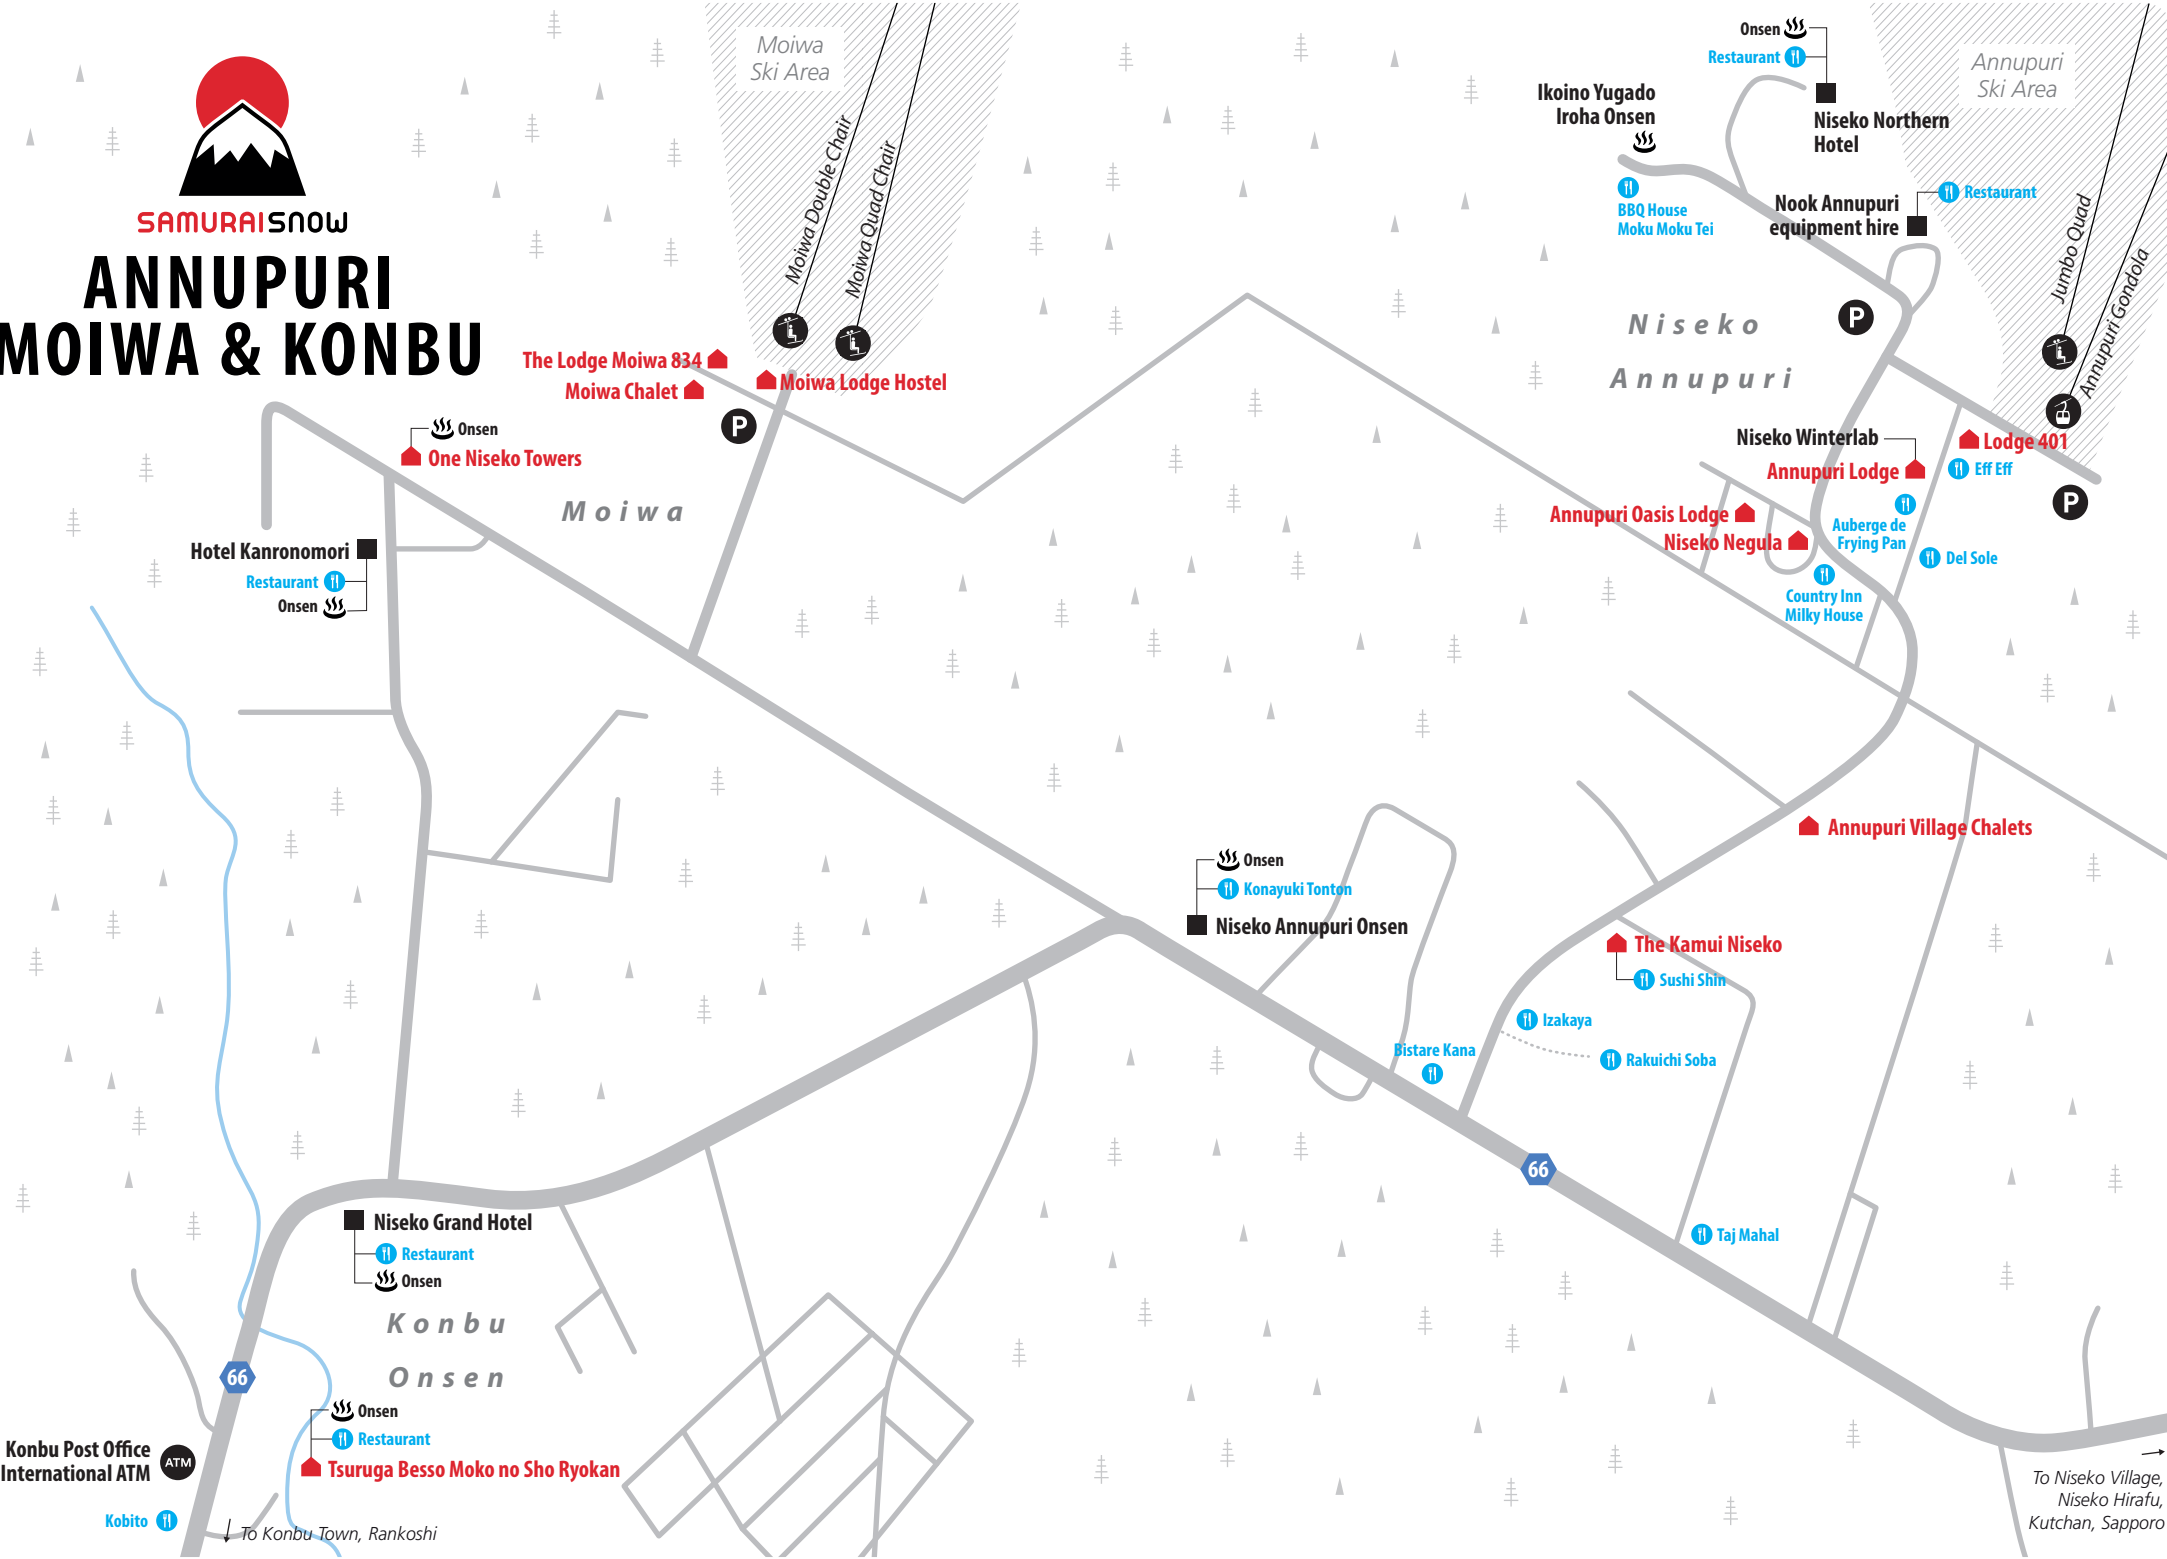

SAMURAI SNOW

ANNUPURI MOIWA & KONBU

Moiwa Ski Area
Moiwa Double Chair
Moiwa Quad Chair

Annupuri Ski Area
Jumbo Quad
Annupuri Gondola

The Lodge Moiwa 834
Moiwa Chalet
Moiwa Lodge Hostel

Onsen
One Niseko Towers

Hotel Kanronomori
Restaurant
Onsen

Ikoino Yugado Iroha Onsen
BBQ House Moku Moku Tei
Niseko Northern Hotel
Nook Annupuri equipment hire
Restaurant

Niseko Annupuri

Niseko Winterlab
Annupuri Lodge
Niseko Negula
Annupuri Oasis Lodge
Auberge de Frying Pan
Country Inn Milky House
Lodge 401
Eff Eff
Del Sole

Annupuri Village Chalets

Onsen
Konayuki Tonton
Niseko Annupuri Onsen

The Kamui Niseko
Sushi Shin

Bistare Kana
Izakaya
Rakuichi Soba

Taj Mahal

Niseko Grand Hotel
Restaurant
Onsen

Konbu Onsen

Onsen
Restaurant
Tsuruga Besso Moko no Sho Ryokan

Konbu Post Office
International ATM

Kobito
To Konbu Town, Rankoshi

To Niseko Village,
Niseko Hirafu,
Kutchan, Sapporo