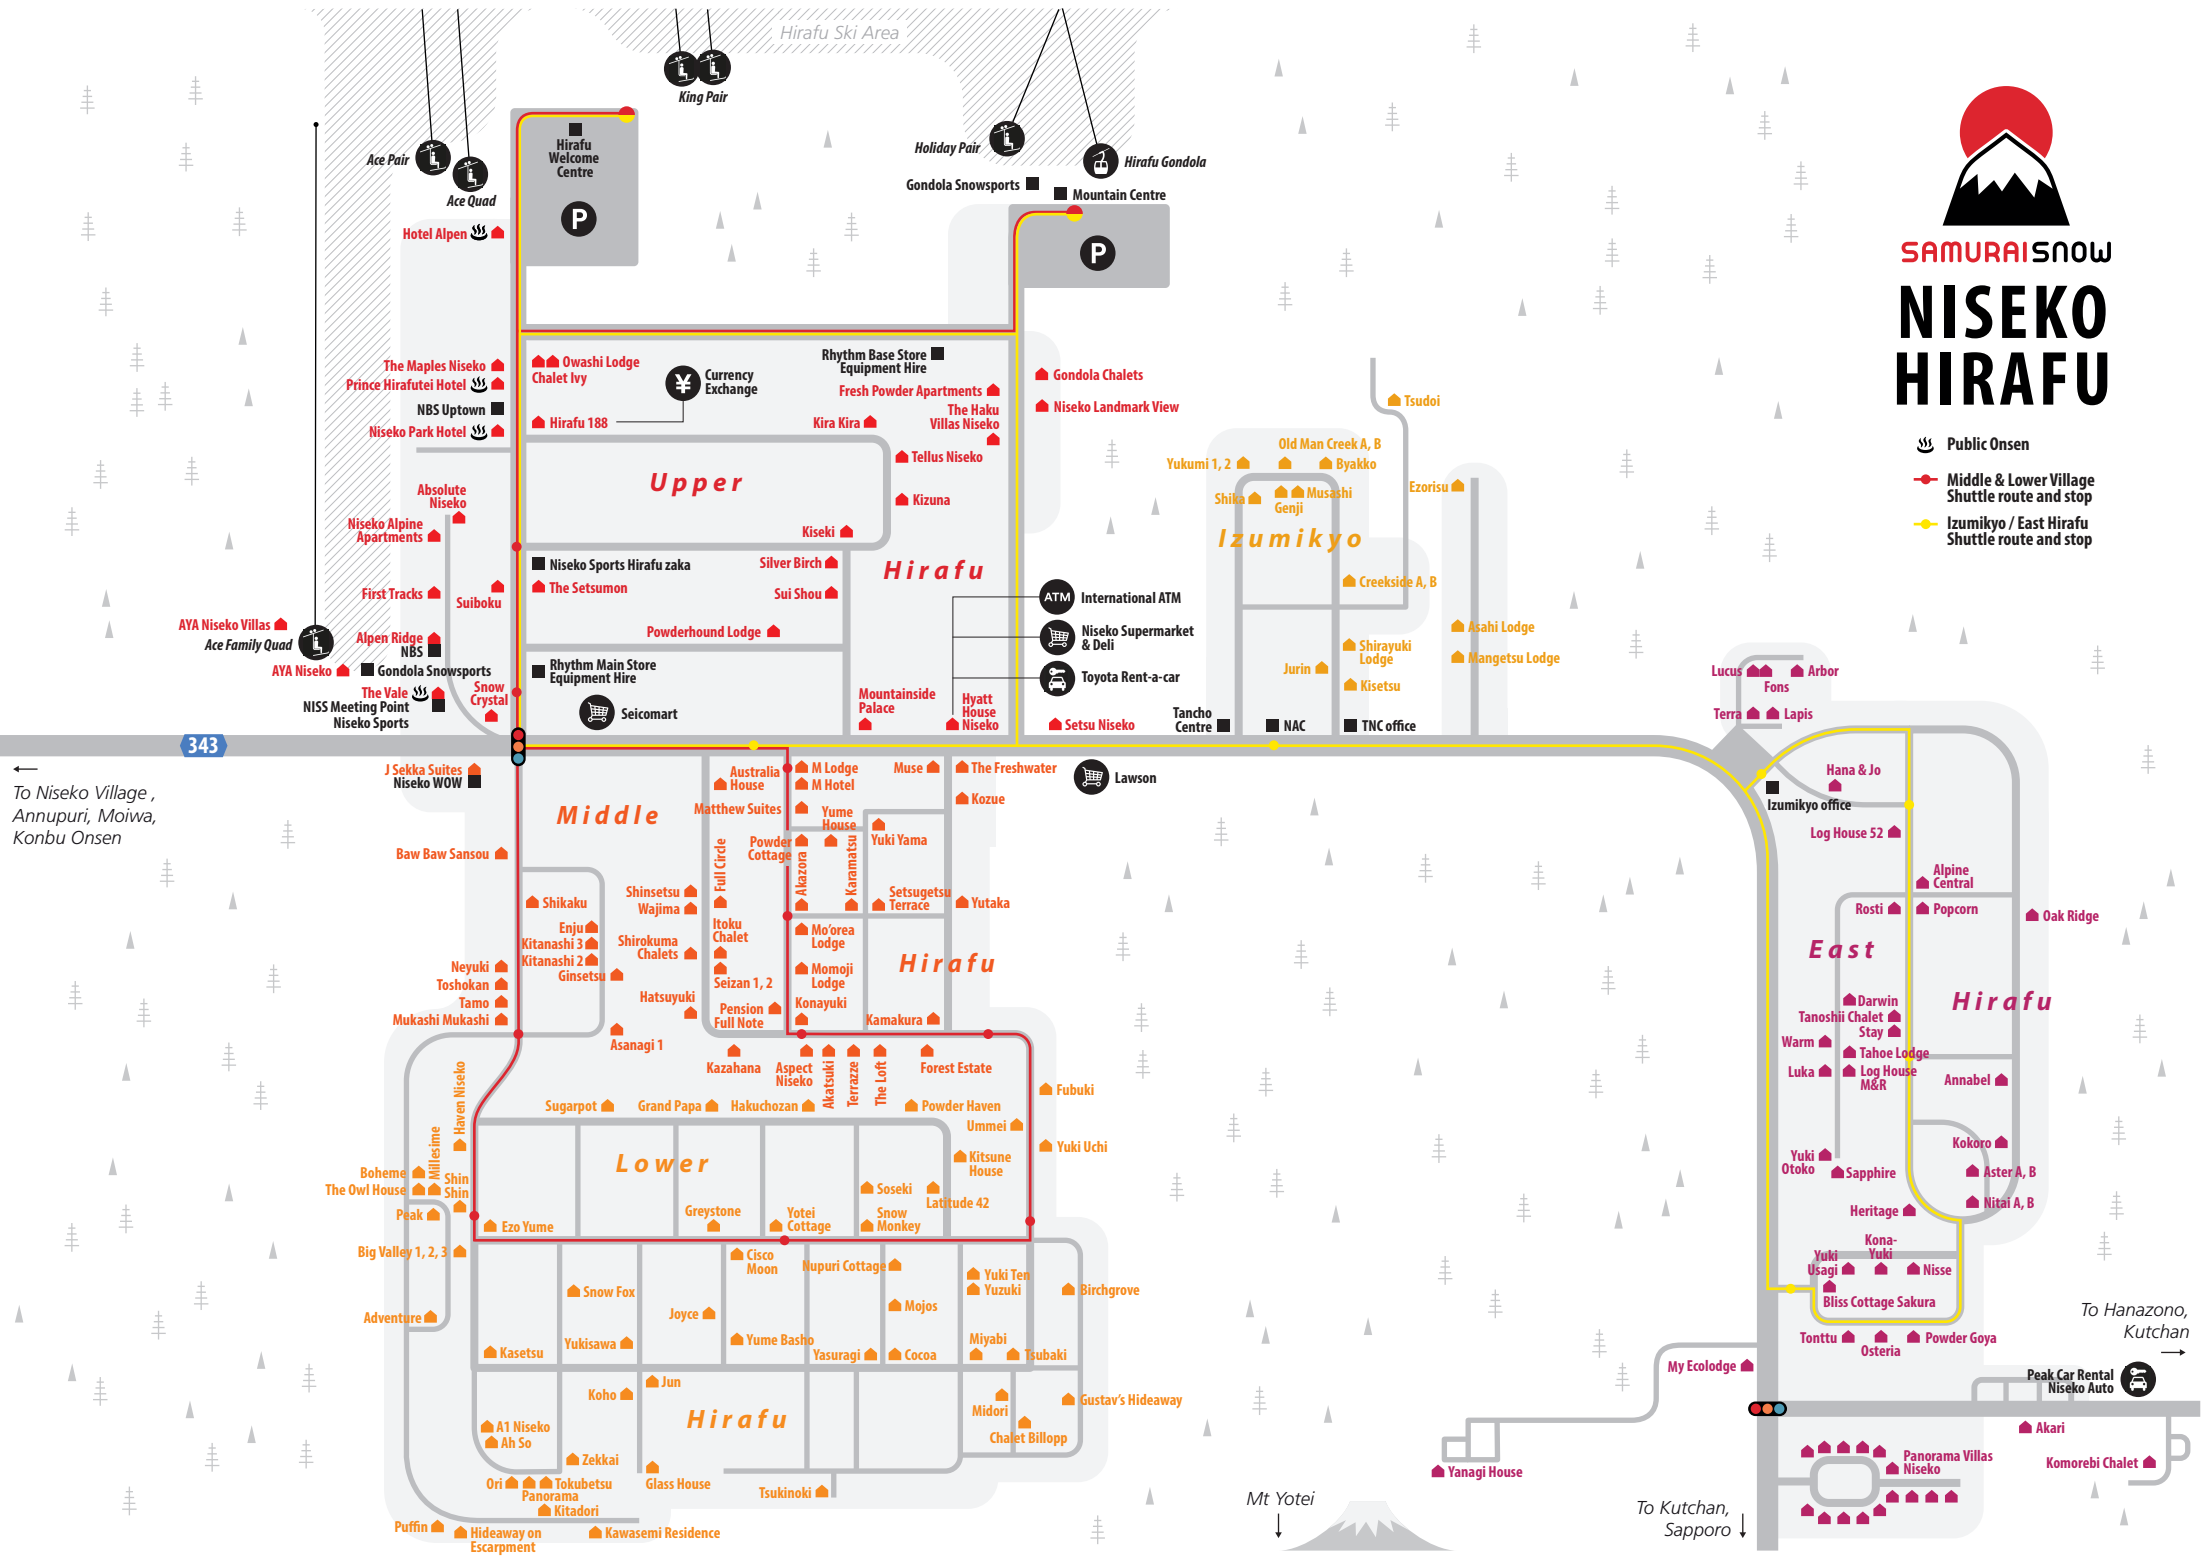

SAMURAI SNOW
NISEKO
HIRAFU

-  Public Onsen
-  Middle & Lower Village Shuttle route and stop
-  Izumikyo / East Hirafu Shuttle route and stop

← To Niseko Village, Annapuri, Moiwa, Konbu Onsen

To Hanazono, Kutchan →

To Kutchan, Sapporo ↓

Mt Yotei ↓