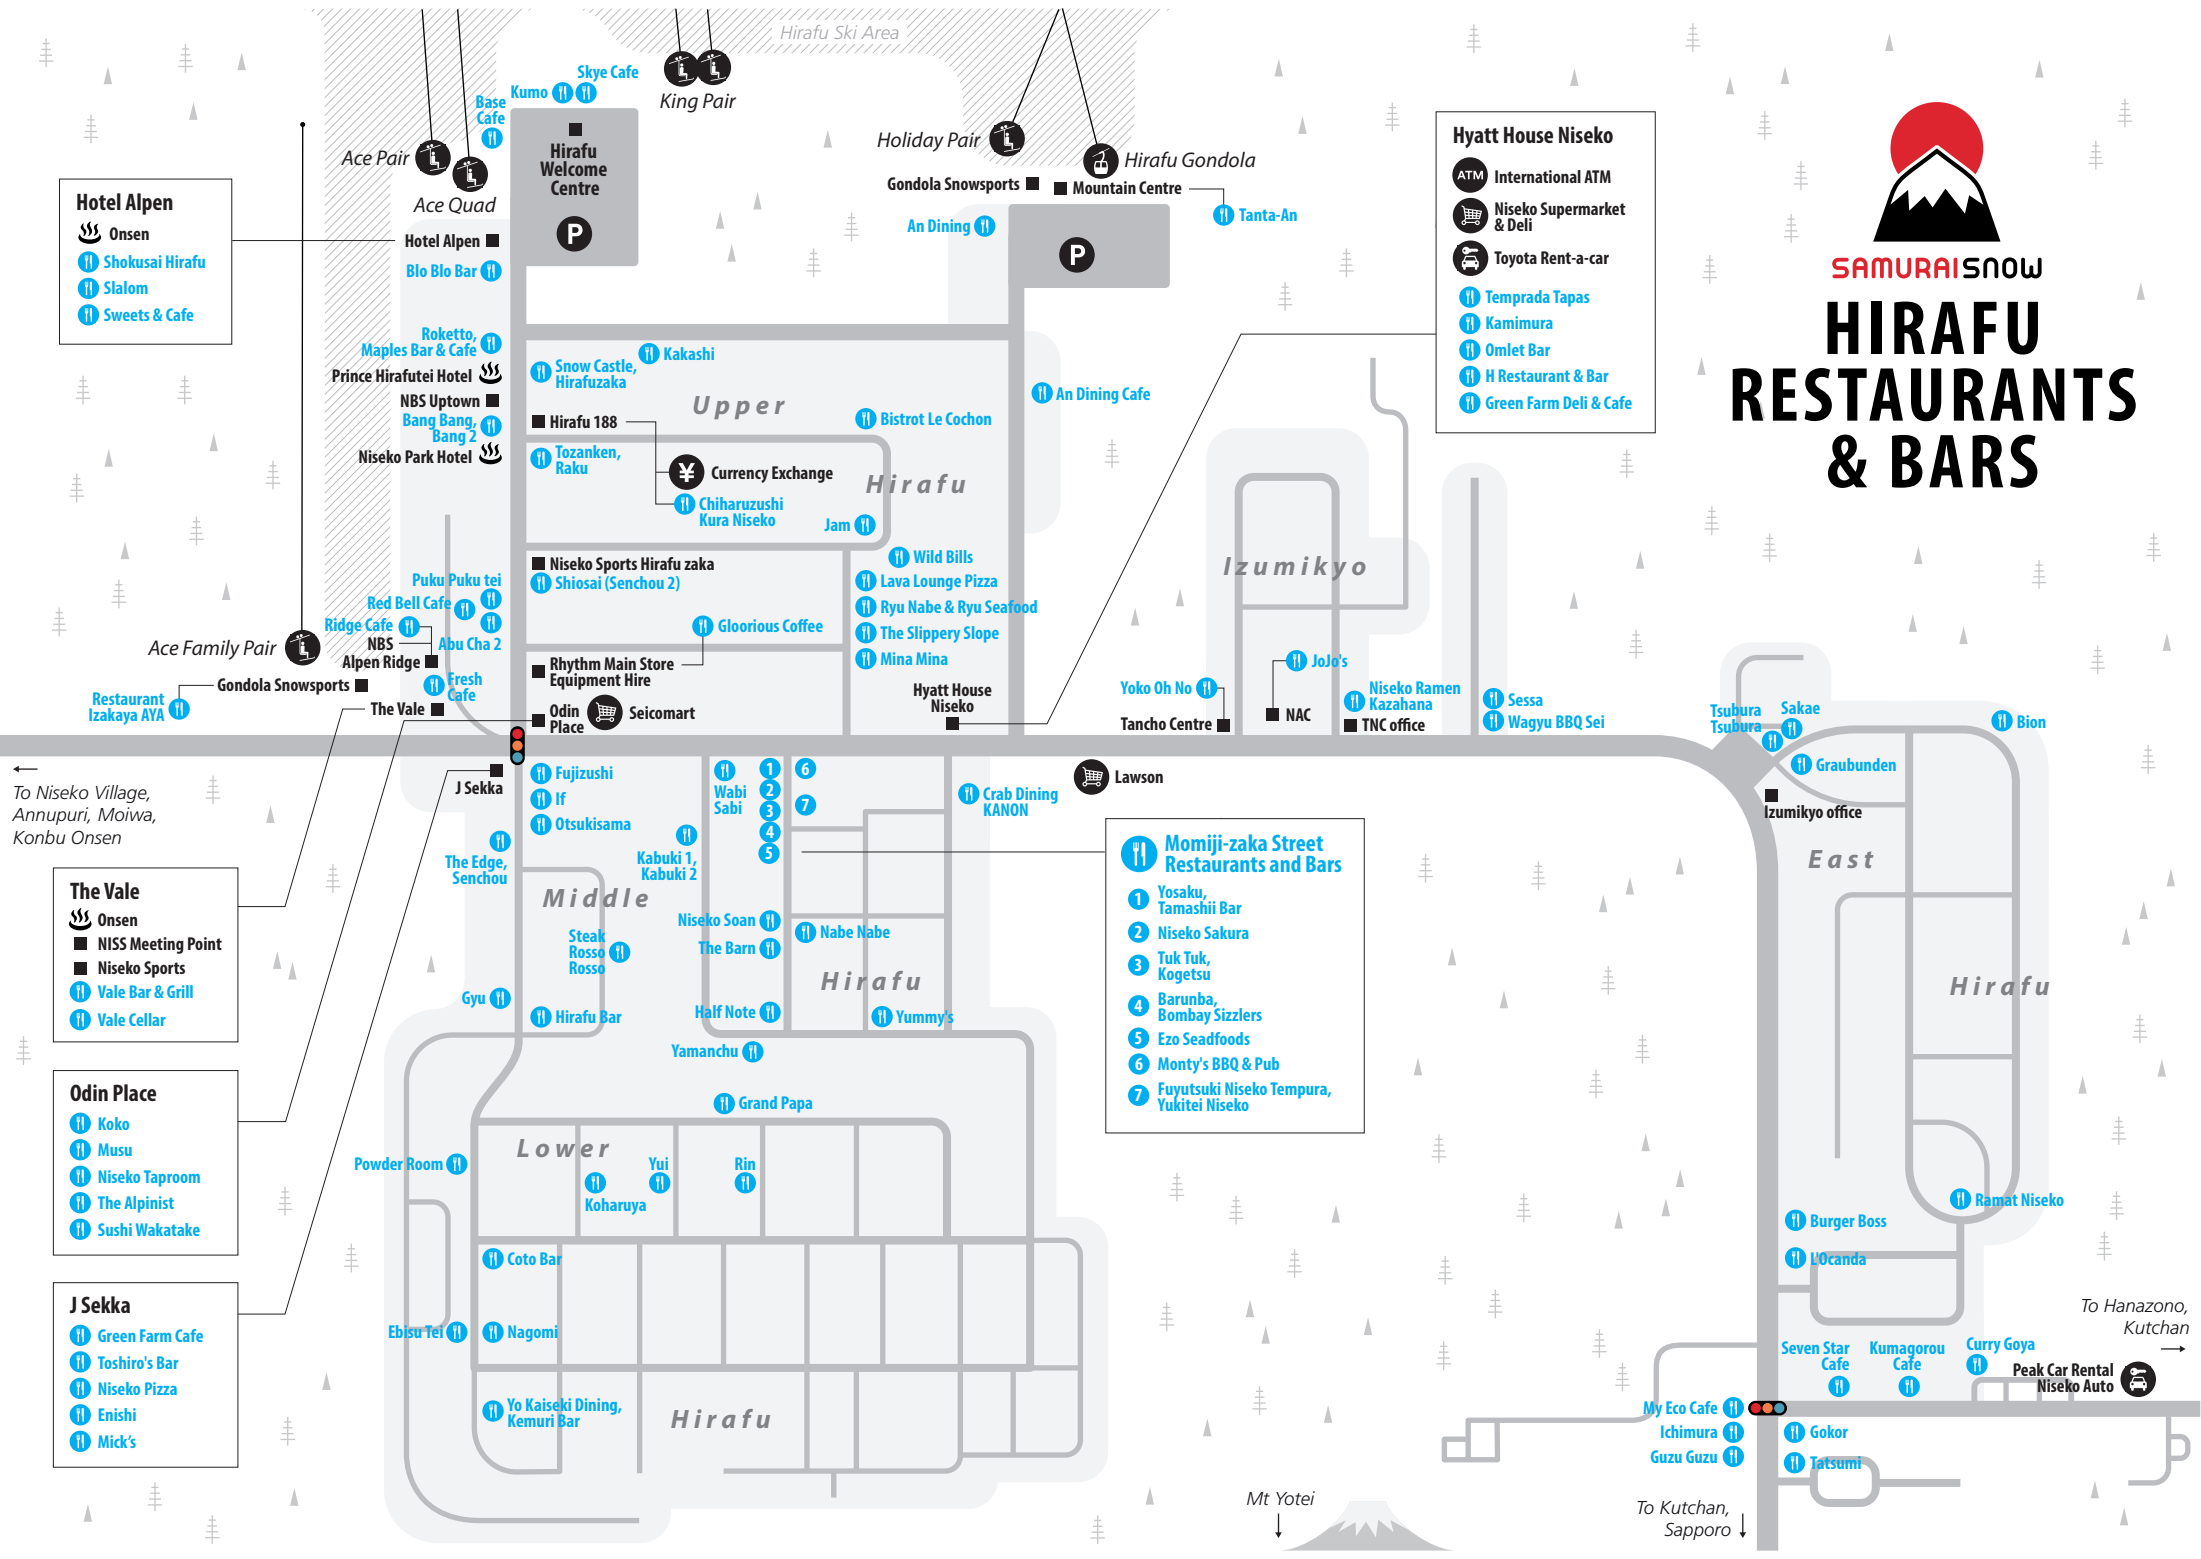

SAMURAI SNOW

HIRAFU RESTAURANTS & BARS

Hyatt House Niseko

- ATM International ATM
- Niseko Supermarket & Deli
- Toyota Rent-a-car
- Temprada Tapas
- Kamimura
- Omler Bar
- H Restaurant & Bar
- Green Farm Deli & Cafe

Hotel Alpen

- Onsen
- Shokusai Hirafu
- Slalom
- Sweets & Cafe

The Vale

- Onsen
- NISS Meeting Point
- Niseko Sports
- Vale Bar & Grill
- Vale Cellar

Odin Place

- Koko
- Musu
- Niseko Taproom
- The Alpinist
- Sushi Wakatake

J Sekka

- Green Farm Cafe
- Toshiro's Bar
- Niseko Pizza
- Enishi
- Mick's

Momiji-zaka Street Restaurants and Bars

- Yosaku, Tamashii Bar
- Niseko Sakura
- Tuk Tuk, Kogetsu
- Barunba, Bombay Sizzlers
- Ezo Seafoods
- Monty's BBQ & Pub
- Fuyutsuki Niseko Tempura, Yukitei Niseko

To Niseko Village, Annapuri, Moiwa, Konbu Onsen

To Hanazono, Kutchan

To Kutchan, Sapporo

Mt Yotei