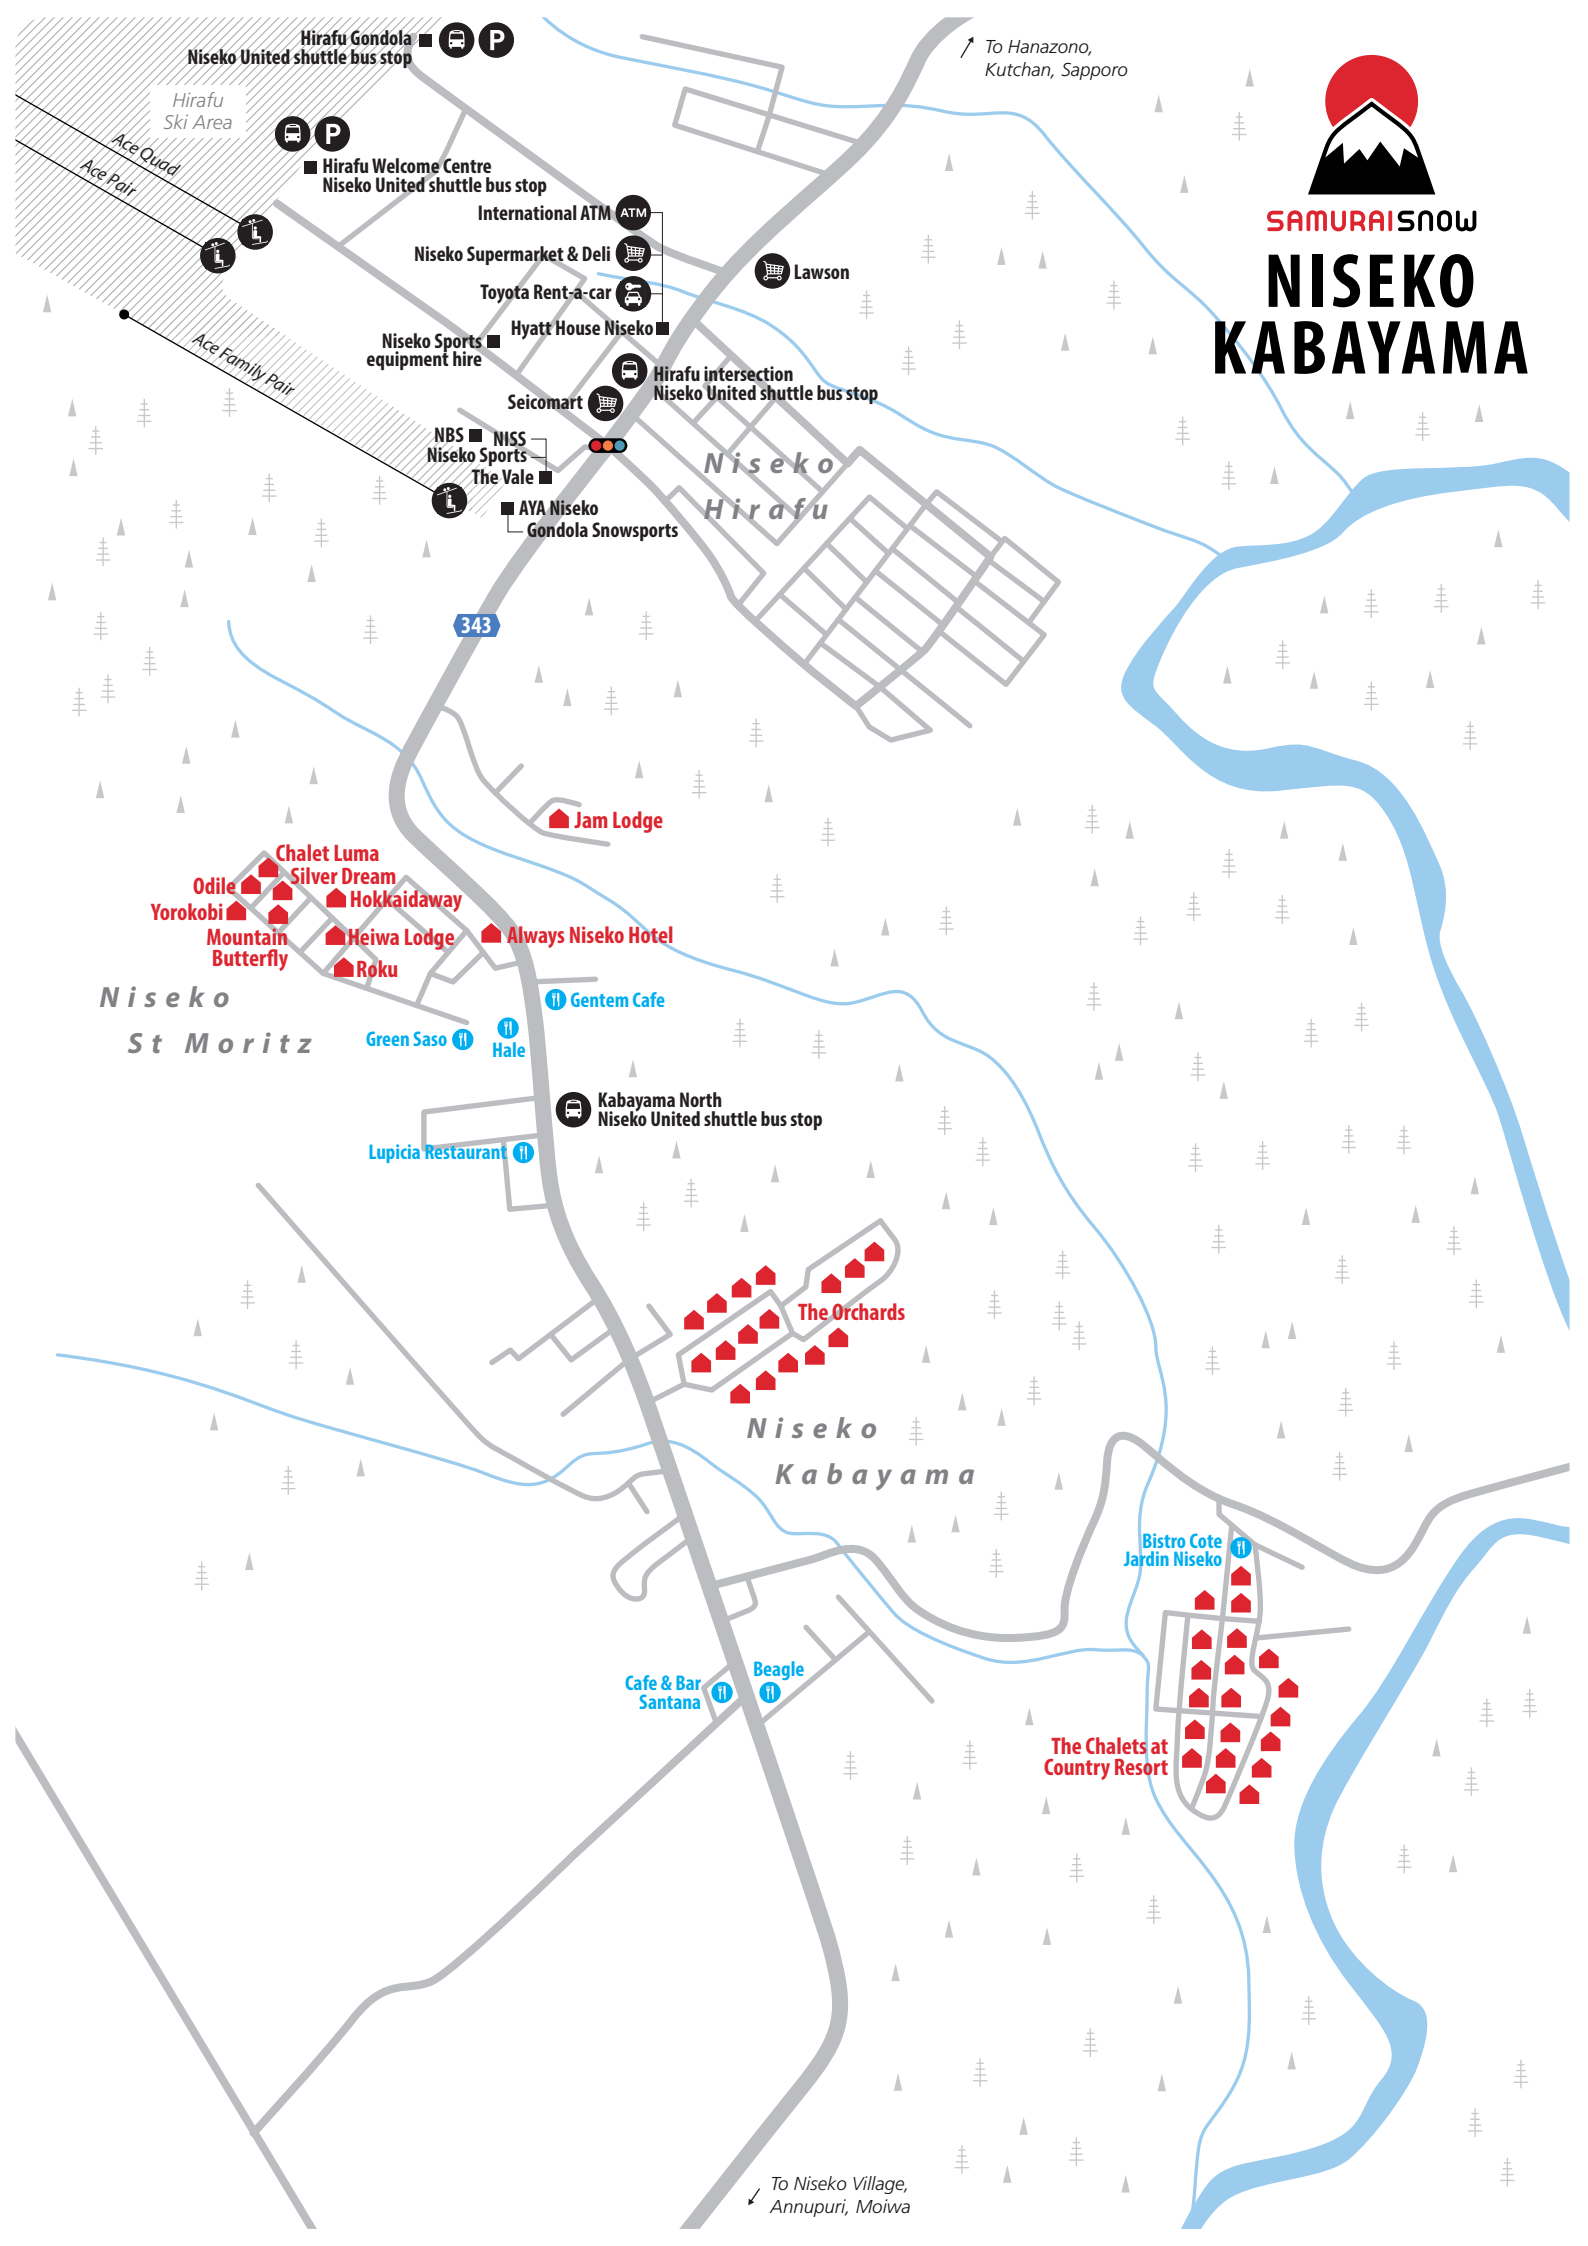

SAMURAI SNOW

NISEKO KABAYAMA

Hirafu Gondola
Niseko United shuttle bus stop

Hirafu Ski Area

International ATM
Niseko Supermarket & Deli
Toyota Rent-a-car

Lawson

Niseko Sports equipment hire

Hyatt House Niseko

Hirafu intersection
Niseko United shuttle bus stop

Seicomart

NBS
NISS
Niseko Sports
The Vale

AYA Niseko
Gondola Snowsports

Niseko
Hirafu

343

Jam Lodge

Chalet Luma
Odile
Yorokobi
Mountain Butterfly

Silver Dream
Hokkaidaway

Heiwa Lodge
Roku

Always Niseko Hotel

Niseko
St Moritz

Gentem Cafe

Green Saso
Hale

Kabayama North
Niseko United shuttle bus stop

Lupicia Restaurant

The Orchards

Niseko
Kabayama

Bistro Cote
Jardin Niseko

Cafe & Bar
Santana
Beagle

The Chalets at
Country Resort

To Hanazono,
Kutchan, Sapporo

To Niseko Village,
Annupuri, Moiwa