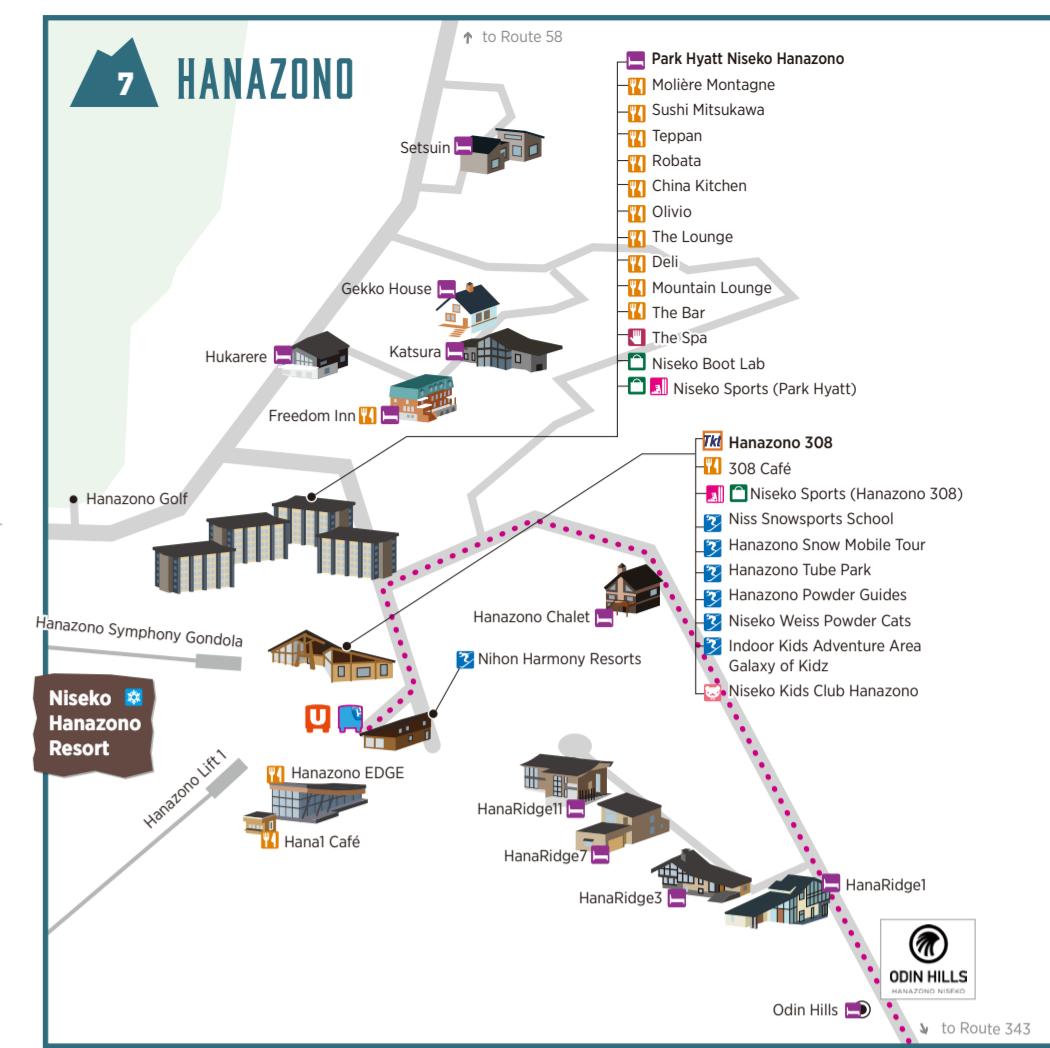

THE HEART OF KUTCHAN DOWNTOWN

Name	Phone	Location	Travel <th>Phone</th> <th>Location</th>	Phone	Location
Shirakabaki Clinic	0136 55 6301	C2	Niseko Bus	0136 44 2001	A1
Royal Dental Clinic	0136 55 6301	C2	Niseko Ski Lodge Higashiyama	0136 55 5787	A1
Yuda Orthopedic Hospital	0136 22 2288	A1	ASSENT Restaurant & Bar	0136 44 1144	B1
			Black Diamond Lodge	0136 44 1144	B1
			Hilton Niseko Village	0136 44 1144	B1

THE OFFICIAL NISEKO APP

Download the official resort APP "NISEKO" and access all the Niseko information right in the palm of your hand.

nisekotourism.com

THE PERFECT OUTDOOR LIFESTYLE ALL YEAR ROUND.

Niseko Resort Map 2022-23
Copyright (C) 2022
Niseko Promotion Board. All Rights Reserved
Map data by YAMANO KOKORO
Cover photo by Alistair Buckingham

Area	Name	Phone	Location	Area	Name	Phone	Location	Area	Name	Phone	Location	Area	Name	Phone	Location
HIRAFU WEST VILLAGE	Cucina Italiana Santo	0136 23 3388	A1	JAM	0136 23 0700	F2	Niseko Taproom	050 5316 4988	B3(E2)	Tanta (M Center)	0136 22 0648	G1	Explore Niseko Office	050 5309 6905	C3
	Curry Goya	0136 23 3088	H5	Panorama Clubhouse	0136 23 3354	D4	Panorama Clubhouse	0136 23 3354	D4	Panorama Clubhouse	0136 23 3354	D4	Panorama Clubhouse	0136 23 3354	D4

Name	Mgt	Phone	Area	Name	Mgt	Phone	Area
HANAZONO Resort	0136 23 0103			Child Care & Babysitting	080 9002 5394		
Niseko Snow Mobile Tour	0136 23 3323			Niseko Powder Guides	0136 21 6688		

Area	Name	Phone	Location	Area	Name	Phone	Location
HIRAFU EAST VILLAGE	Curry Goya	0136 23 3088	H5	Curry Goya	0136 23 3088	H5	H5
	Curry Goya	0136 23 3088	H5	Curry Goya	0136 23 3088	H5	H5