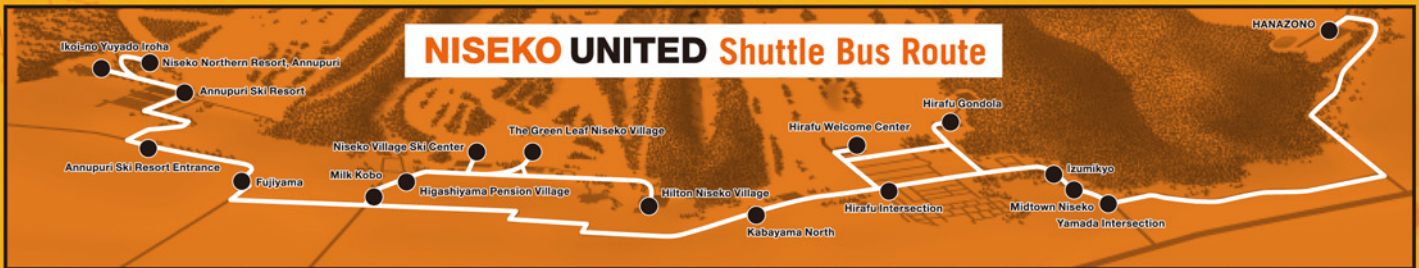

## OPERATION PERIOD

Each color represent different dates of availability

Dec. 5, 2020 - Apr. 4, 2021

Dec. 5, 2020 - Dec. 18, 2020, Mar. 8, 2021 - Apr. 4, 2021

Dec. 19, 2020 - Mar. 7, 2021

NISEKO UNITED SHUTTLE BUS INQUIRIES TEL : +81(0)136 44 2001 (NISEKO BUS)