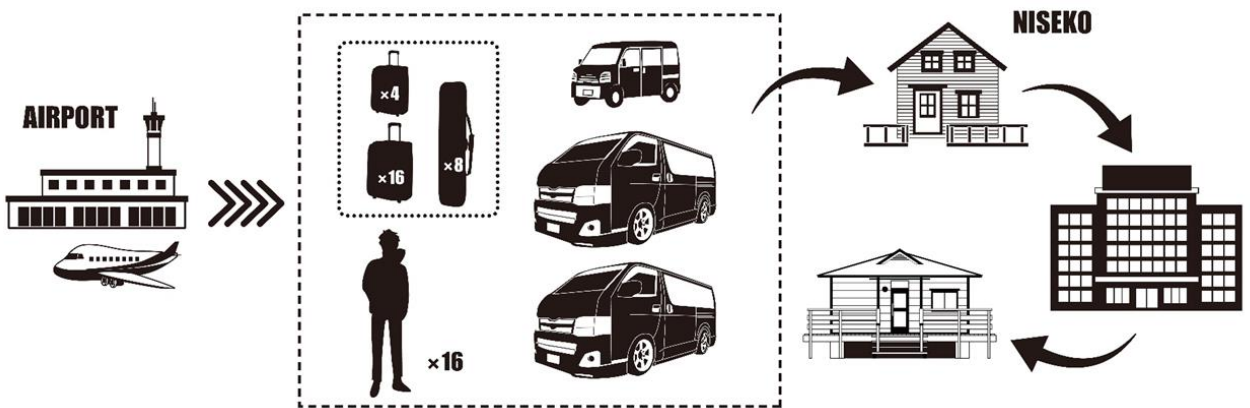

LUXURY (ALPHARD 30 serie is the latest model. (as of April 2023)

TYPE OF CARS(SMALL BUS/COACH)

Boarding capacity	Luggage and number of passengers		Ski equipment, luggage and number of passengers	QR Code
	BAGGAGE ONLY	WITH SNOW GEAR		
No luggage compartment (put your luggage on the seat)  SMALL BUS 18*				
Luggage room available  MEDIUM COACH 25*				
Luggage room available  COACH 49*				

Snowboard (ski) bag M (160 cm -175 cm)

Snowboard (ski) bag L (185 cm -200 cm)

L

M

If you have a snowboard/ski bag, please specify the quantity when booking.

If brought without a reservation, we may refuse to load and may ask you to arrange the transportation on your own. . Boards over 190 cm long may not fit in the car.

	65L size x 10 35L size x15 Snowboard(170cm x 7)	90L size x 7 35L size x10 Snowboard(195cm x 4)	
---	--	---	---

CARGO VEHICLE ACCOMPANIMENT SERVICE

Cargo van accompanies the luxury car (Alphard) which cannot accommodate large suitcases, ski/snowboard bags due to the insufficient luggage space.

There are many places in Niseko Hirafu where buses cannot reach. It is convenient to combine a Hiace and a cargo van when riding in a group. Door-to-door transfer for both people and luggage.

Luggage goes straight to the hotel in Niseko