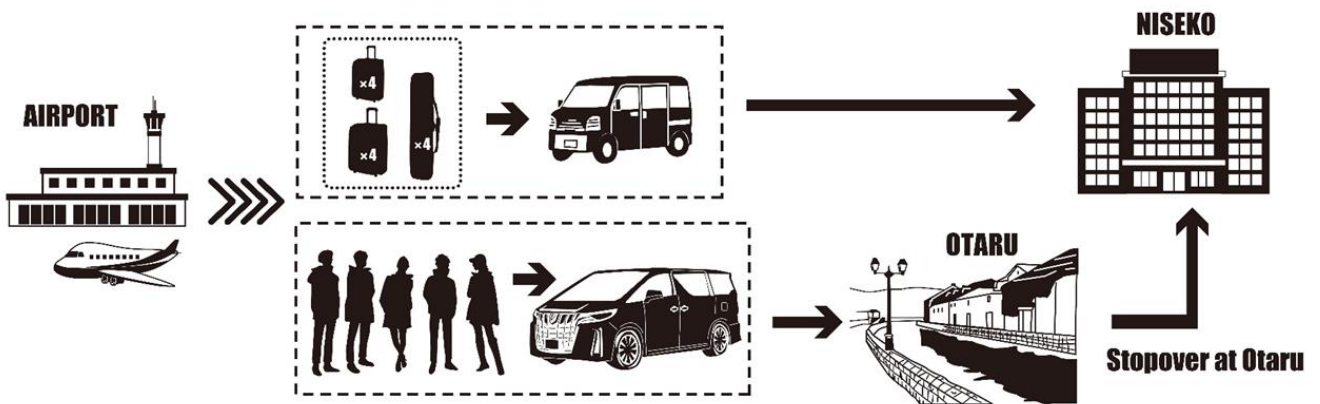

	65L size x 10 35L size x15 Snowboard(170cm x 7)	90L size x 7 35L size x10 Snowboard(195cm x 4)	
---	--	---	---

CARGO VEHICLE ACCOMPANIMENT SERVICE

Cargo van accompanies the luxury car (Alphard) which cannot accommodate large suitcases, ski/snowboard bags due to the insufficient luggage space.

There are many places in Niseko Hirafu where buses cannot reach. It is convenient to combine a Hiace and a cargo van when riding in a group. Door-to-door transfer for both people and luggage.

Luggage goes straight to the hotel in Niseko