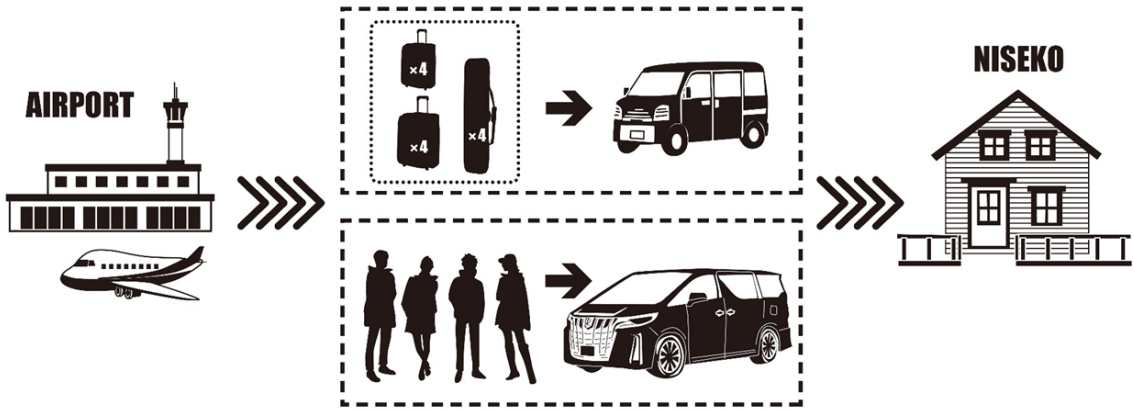

LUXURY (ALPHARD 30 serie is the latest model. (as of April 2023)

TYPE OF CARS(SMALL BUS/COACH)

Boarding capacity	Luggage and number of passengers		Ski equipment, luggage and number of passengers	QR Code
	BAGGAGE ONLY	WITH SNOW GEAR		
No luggage compartment (put your luggage on the seat)  SMALL BUS 18*				
Luggage room available  MEDIUM COACH 25*				
Luggage room available  COACH 49*				

Snowboard (ski) bag M (160 cm -175 cm)

Snowboard (ski) bag L (185 cm -200 cm)

L

M

If you have a snowboard/ski bag, please specify the quantity when booking.

If brought without a reservation, we may refuse to load and may ask you to arrange the transportation on your own. . Boards over 190 cm long may not fit in the car.

	65L size x 10 35L size x15 Snowboard(170cm x 7)	90L size x 7 35L size x10 Snowboard(195cm x 4)	
---	--	---	---

CARGO VEHICLE ACCOMPANIMENT SERVICE

Cargo van accompanies the luxury car (Alphard) which cannot accommodate large suitcases, ski/snowboard bags due to the insufficient luggage space.

There are many places in Niseko Hirafu where buses cannot reach. It is convenient to combine a Hiace and a cargo van when riding in a group. Door-to-door transfer for both people and luggage.

Luggage goes straight to the hotel in Niseko