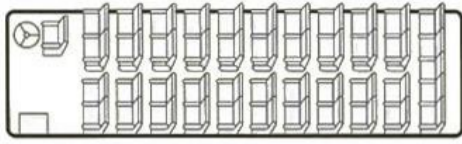

COACH

COACH (Max 30 passengers + luggage)

Large Bus (43-45passenger)