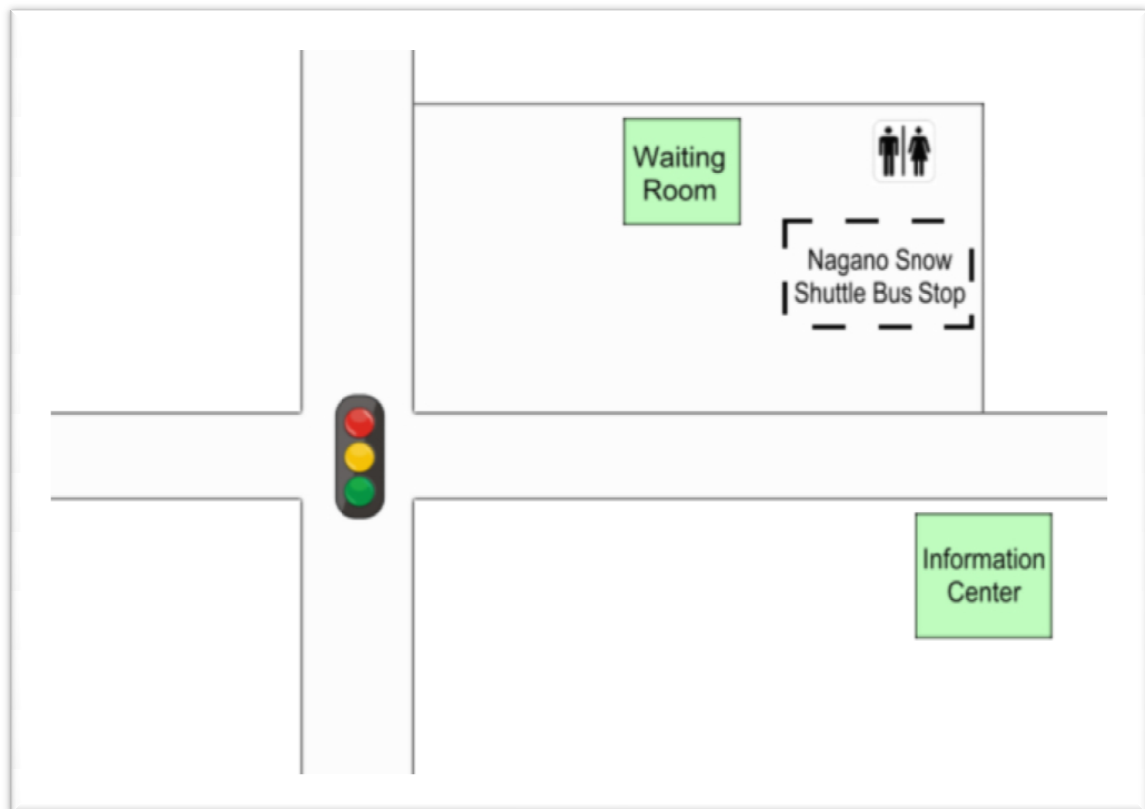

# Nozawa Onsen Chuo Terminal

All buses leave from Chuo Terminal (Nozawa Central Terminal). Buses arrive at the bus stop about 15 minutes before departure. Please identify yourself to the driver.